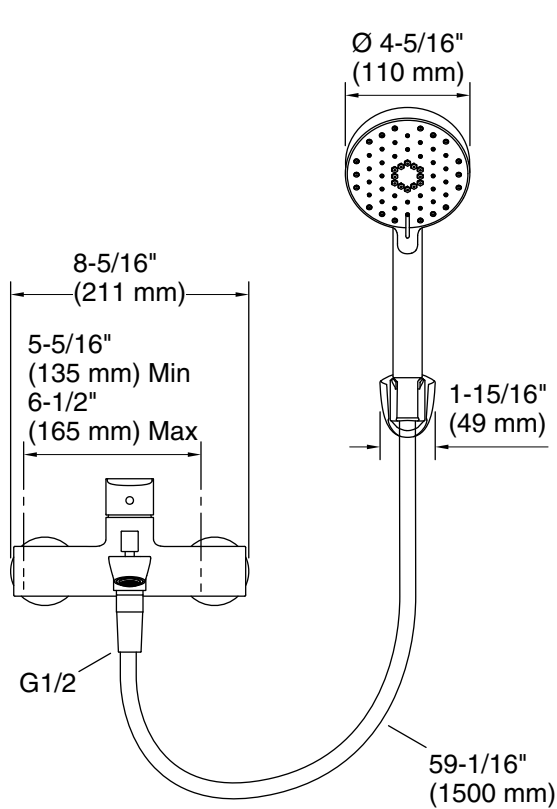

Features

- Features integrated 35 mm mixing valve
- Single lever handle allows for both volume and temperature control
- Diverter spout
- Includes Awaken™ multifunction handshower, holder, and 60" (1524 mm) hose
- Advanced spray engine provides three alternate experiences: wide coverage, intense drenching, and targeted spray
- MasterClean™ sprayface features an easy-to-clean surface that withstands mineral buildup and maximizes spray performance
- Thumb tab allows for a smooth transition between sprays
- 2.0 gpm (7.6 lpm) maximum flow rate at 60 psi (4.14 bar)
- KOHLER® ceramic disc valves exceed industry longevity standards for a lifetime of durable performance

Material

- Premium material construction for durability and reliability
- KOHLER® finishes resist corrosion and tarnishing

Installation

- Wall-mount
- G 1/2 inlet connection

**Codes/Standards**

Plumbing Standards
GB 18145

See website for detailed warranty information.

Technical Information

All product dimensions are nominal.

Drain included: No

Handshower:

Rated maximum flow: 2 gal/min (7.6 l/min)

Notes

Install this product according to the installation instructions.