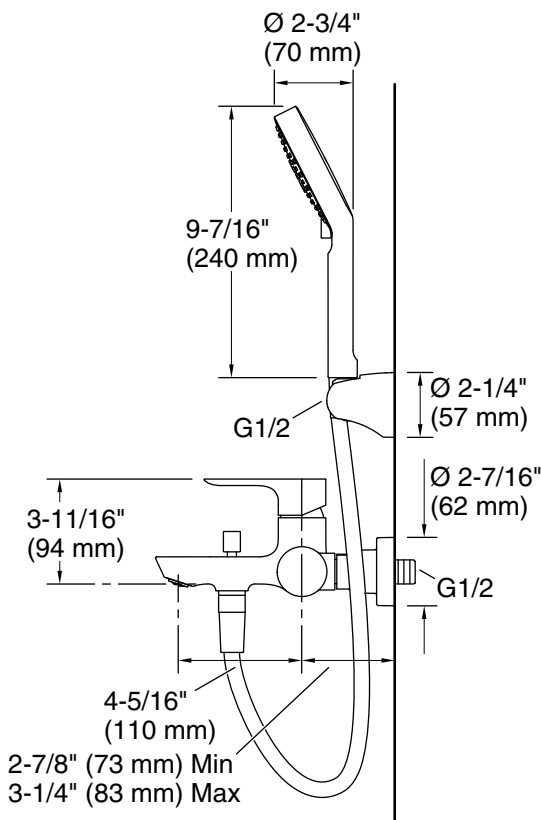

Features

- Features integrated 35 mm mixing valve
- Single lever handle allows for both volume and temperature control
- Diverter spout
- Includes Awaken™ multifunction handshower, holder, and 60" (1524 mm) hose
- Advanced spray engine provides three alternate experiences: wide coverage, intense drenching, and targeted spray
- MasterClean™ sprayface features an easy-to-clean surface that withstands mineral buildup and maximizes spray performance
- Thumb tab allows for a smooth transition between sprays
- 2.0 gpm (7.6 lpm) maximum flow rate at 60 psi (4.14 bar)
- KOHLER® ceramic disc valves exceed industry longevity standards for a lifetime of durable performance

Material

- Premium material construction for durability and reliability
- KOHLER® finishes resist corrosion and tarnishing

Installation

- Wall-mount
- G 1/2 inlet connection

**Codes/Standards**

Plumbing Standards
GB 18145

See website for detailed warranty information.

Technical Information

All product dimensions are nominal.

Drain included: No

Handshower:

Rated maximum flow: 2 gal/min (7.6 l/min)

Notes

Install this product according to the installation instructions.