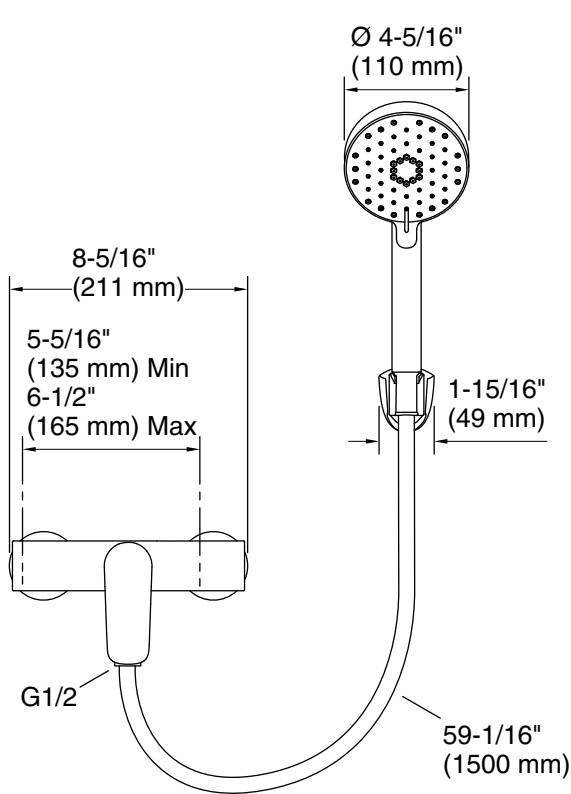

Technical Information

All product dimensions are nominal.

Drain included: No

Handshower:

Rated maximum flow: 2.37 gal/min (9 l/min)

Notes

For use with automatic compensating valves rated at 2.37 gal/min (9 l/min) or less.

Install this product according to the installation instructions.