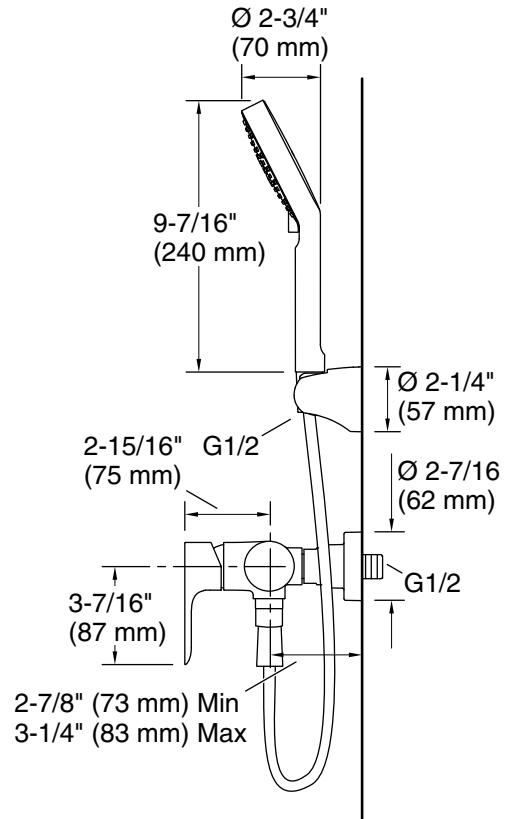

Technical Information

All product dimensions are nominal.

Drain included: No

Handshower:

Rated maximum flow: 2.37 gal/min (9 l/min)

Notes

For use with automatic compensating valves rated at 2.37 gal/min (9 l/min) or less.

Install this product according to the installation instructions.