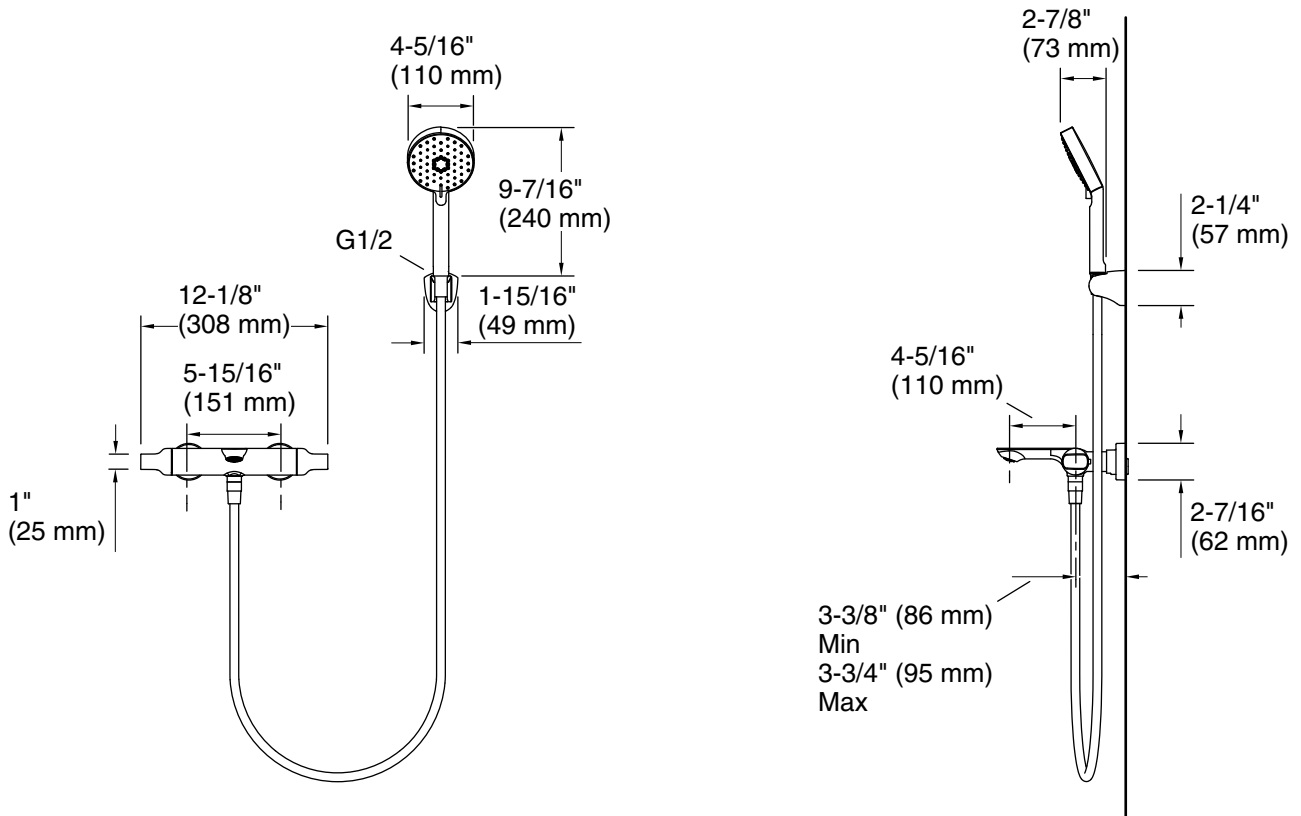

Features

- Modern, simplistic exposed thermostatic valve serves as a hub for bath/shower controls
- Includes handshower, 60" (1524 mm) hose, handshower bracket, diverter, and thermostatic valves with knob controls
- Thermostatic valve allows user to set and maintain precise temperature
- Antiscald protection
- Volume control valve provides on/off operation, along with precise control of water volume and intensity
- Diverter spout
- 4-5/16" (110 mm) spout reach
- 13.4 gpm (50.7 lpm) maximum bath faucet flow rate at 45 psi (3.1 bar)
- Multifunction handshower offers three spray experiences: wide coverage, intense drenching, and targeted
- MasterClean™ sprayface features an easy-to-clean surface that withstands mineral buildup and maximizes spray performance
- Thumb tab allows for a smooth transition between sprays
- 2.38 gpm (9.0 lpm) maximum handshower flow rate at 80 psi (5.5 bar)
- KOHLER® ceramic disc valves exceed industry longevity standards for a lifetime of durable performance
- Part of the Aleo S bathroom faucet and showering collection

Material

- Premium metal construction for durability and reliability
- KOHLER® finishes resist corrosion and tarnishing

Installation

- Wall-mount
- G 1/2 inlet connection

**Codes/Standards**

Plumbing Standards
QB/T 2806

See website for detailed warranty information.

Technical Information

All product dimensions are nominal.

Drain included: No

Handshower:

Rated maximum flow: 2.38 gal/min (9 l/min)

Notes

Install this product according to the installation instructions.