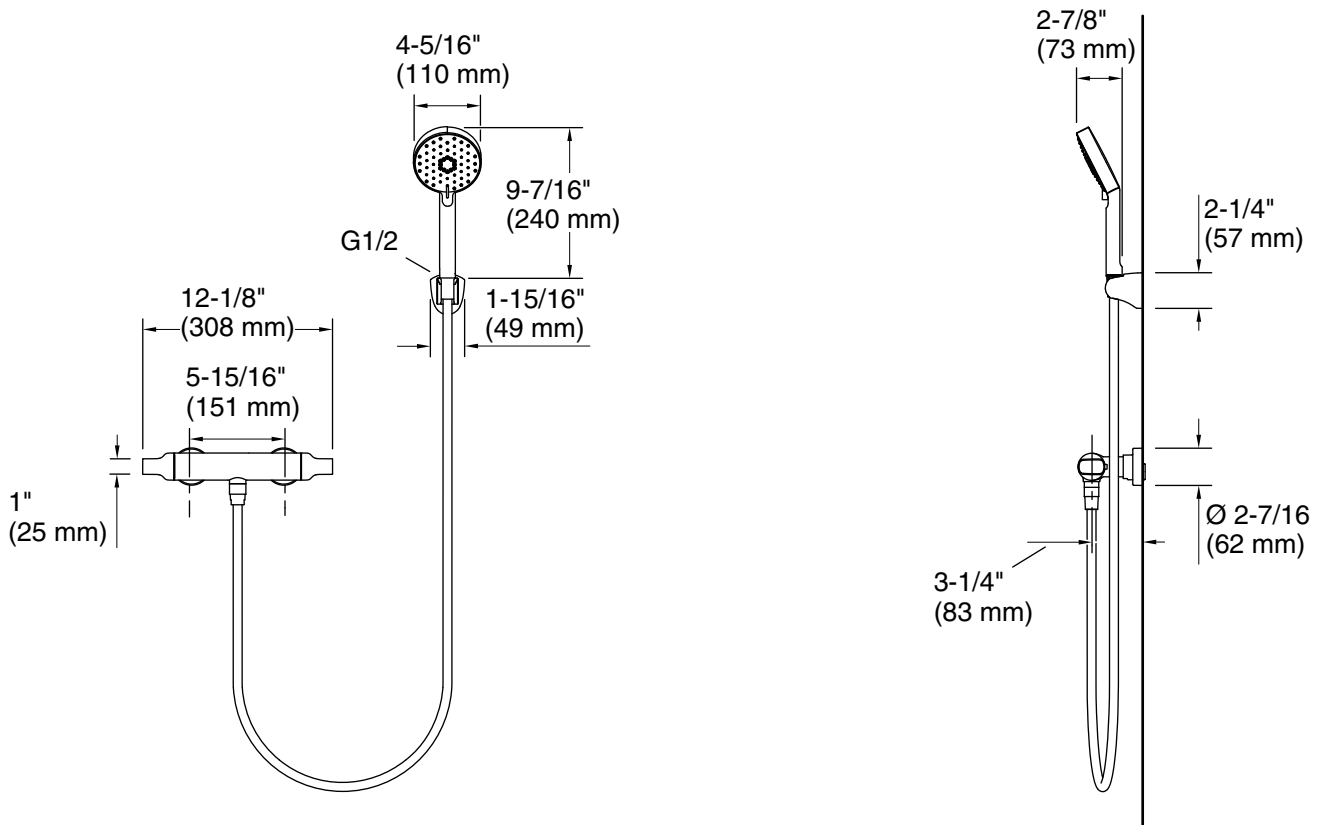

### Features

- Modern, simplistic exposed thermostatic valve serves as a hub for shower controls
- Thermostatic valve allows user to set and maintain precise temperature
- Antiscald protection
- Volume control valve provides on/off operation, along with precise control of water volume and intensity
- Includes handshower, 60" (1524 mm) hose, and handshower holder
- Advanced spray engine provides three alternate experiences: wide coverage, intense drenching, and targeted spray
- MasterClean™ sprayface features an easy-to-clean surface that withstands mineral buildup and maximizes spray performance
- 2.38 gpm (9.0 lpm) maximum handshower flow rate at 80 psi (5.5 bar)
- Part of the Aleo S bathroom faucet and showering collection
- KOHLER® ceramic disc valves exceed industry longevity standards for a lifetime of durable performance

### Installation

- Wall-mount
- G 1/2 inlet connection

### Technical Information

All product dimensions are nominal.

Drain included: No

### Handshower:

Rated maximum flow: 2.38 gal/min (9 l/min)