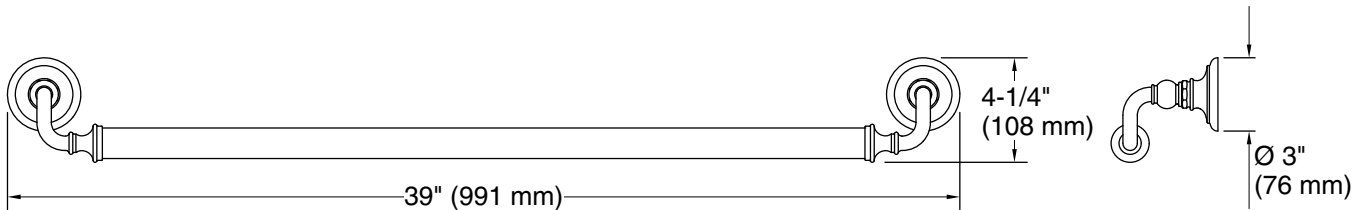

Features

- 36" (914 mm) bar
- Provides minimum 300 lb load capacity
- Coordinates with traditional-style KOHLER® faucets and showering components

Material

- Premium metal construction for durability and reliability
- KOHLER® finishes resist corrosion and tarnishing

Technical Information

All product dimensions are nominal.

Material: Zinc, Stainless Steel

Notes

Measure your actual product for roughing-in details.

WARNING: Risk of personal injury. The wall plates on the grab bar must be mounted to a brace between the wall studs. This will ensure that the weight of the user is adequately supported.