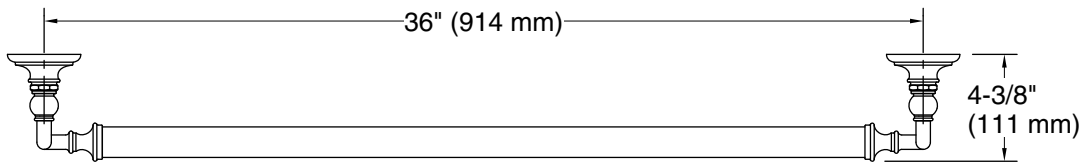

Features

- 36" (914 mm) bar
- Provides minimum 300 lb load capacity
- Coordinates with traditional-style KOHLER® faucets and showering components

Material

- Premium metal construction for durability and reliability
- KOHLER® finishes resist corrosion and tarnishing

Technical Information

All product dimensions are nominal.

Material: Zinc, Stainless Steel

Notes

Measure your actual product for roughing-in details.

WARNING: Risk of personal injury. The wall plates on the grab bar must be mounted to a brace between the wall studs. This will ensure that the weight of the user is adequately supported.