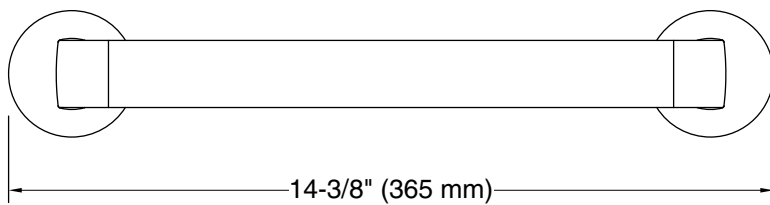

Features

- 12" (305 mm) bar
- Provides minimum 300 lb load capacity
- Coordinates with other products in the Components collection

Material

- Premium metal construction for durability and reliability
- KOHLER® finishes resist corrosion and tarnishing

Technical Information

All product dimensions are nominal.

Material: Zinc, Stainless Steel

Notes

Install this product according to the installation instructions.

WARNING: Risk of personal injury. The wall plates on the grab bar must be mounted to a brace between the wall studs. This will ensure that the weight of the user is adequately supported.