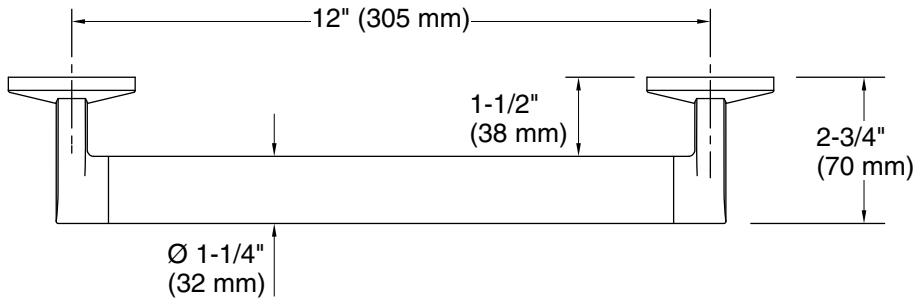

Features

- 12" (305 mm) bar
- Provides minimum 300 lb load capacity
- Coordinates with other products in the Components collection

Material

- Premium metal construction for durability and reliability
- KOHLER® finishes resist corrosion and tarnishing

Technical Information

All product dimensions are nominal.

Material: Zinc, Stainless Steel

Notes

Install this product according to the installation instructions.

WARNING: Risk of personal injury. The wall plates on the grab bar must be mounted to a brace between the wall studs. This will ensure that the weight of the user is adequately supported.