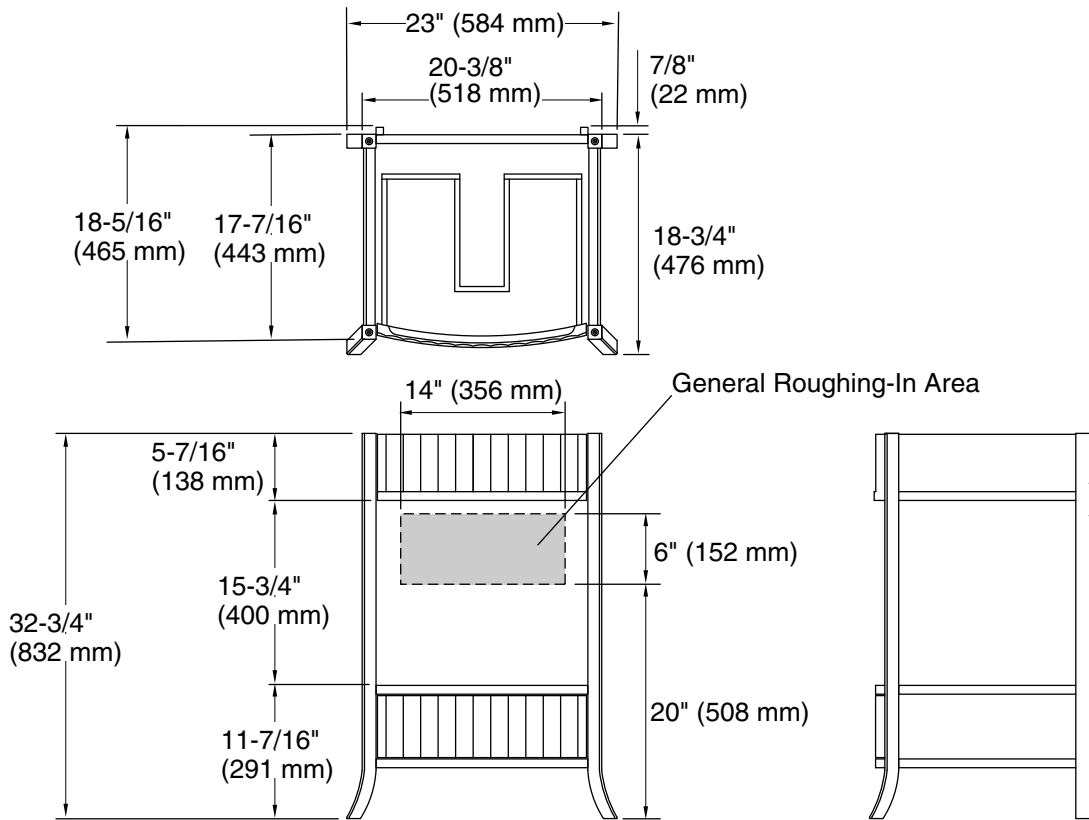

## Recommended Products/Accessories

K-9033 Bottle trap, 1-1/4" x 1-1/4"

K-7605-P Angle Supply with Stop (pair)

## Technical Information

All product dimensions are nominal.

Vanity type: Petite