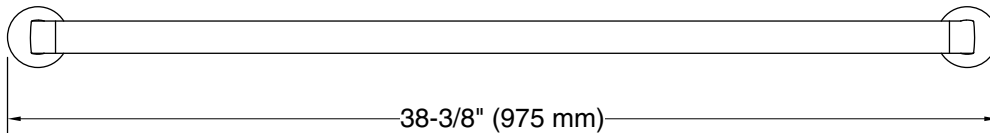

Features

- 36" (914 mm) bar
- Provides minimum 300 lb load capacity
- Coordinates with other products in the Components collection

Material

- Premium metal construction for durability and reliability
- KOHLER® finishes resist corrosion and tarnishing

Technical Information

All product dimensions are nominal.

Material: Zinc, Stainless Steel

Notes

Install this product according to the installation instructions.

WARNING: Risk of personal injury. The wall plates on the grab bar must be mounted to a brace between the wall studs. This will ensure that the weight of the user is adequately supported.