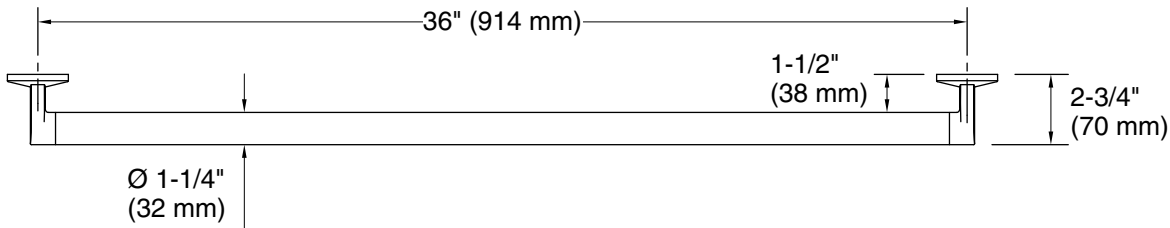

Features

- 36" (914 mm) bar
- Provides minimum 300 lb load capacity
- Coordinates with other products in the Components collection

Material

- Premium metal construction for durability and reliability
- KOHLER® finishes resist corrosion and tarnishing

Technical Information

All product dimensions are nominal.

Material: Zinc, Stainless Steel

Notes

Install this product according to the installation instructions.

WARNING: Risk of personal injury. The wall plates on the grab bar must be mounted to a brace between the wall studs. This will ensure that the weight of the user is adequately supported.