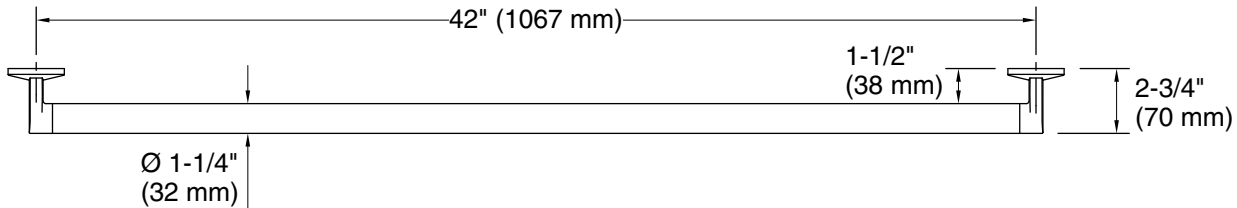

Features

- 42" (1067 mm) bar
- Provides minimum 300 lb load capacity
- Coordinates with other products in the Components collection

Material

- Premium metal construction for durability and reliability
- KOHLER® finishes resist corrosion and tarnishing

Technical Information

All product dimensions are nominal.

Material: Zinc, Stainless Steel

Notes

Install this product according to the installation instructions.

WARNING: Risk of personal injury. The wall plates on the grab bar must be mounted to a brace between the wall studs. This will ensure that the weight of the user is adequately supported.