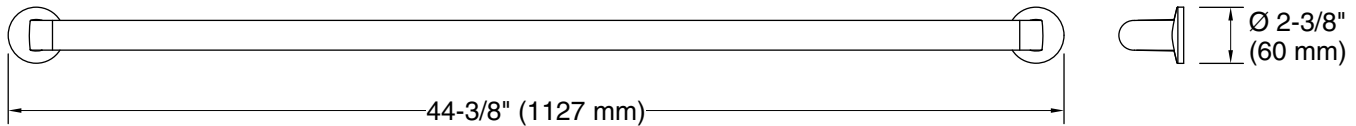

Features

- 42" (1067 mm) bar
- Provides minimum 300 lb load capacity
- Coordinates with other products in the Components collection

Material

- Premium metal construction for durability and reliability
- KOHLER® finishes resist corrosion and tarnishing

Technical Information

All product dimensions are nominal.

Material: Zinc, Stainless Steel

Notes

Install this product according to the installation instructions.

WARNING: Risk of personal injury. The wall plates on the grab bar must be mounted to a brace between the wall studs. This will ensure that the weight of the user is adequately supported.