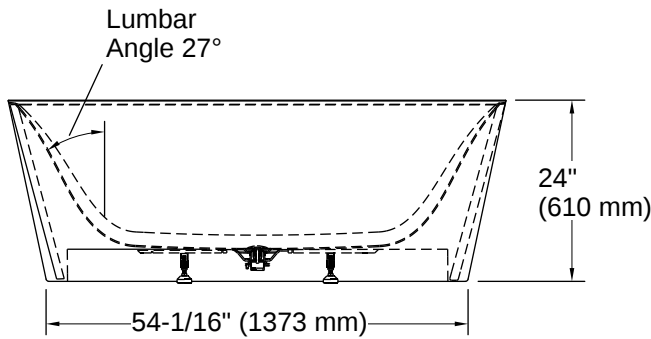

Installation

- Freestanding

Installation Notes

Install this product according to the installation instructions.

Measure your actual product for rough-in details.

The hot water supply should be 70% of the capacity of the bath or greater. Installations will vary.