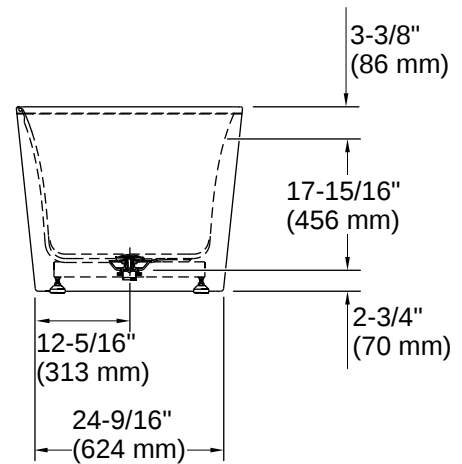

Installation

- Freestanding

Installation Notes

Install this product according to the installation instructions.

Measure your actual product for rough-in details.

The hot water supply should be 70% of the capacity of the bath or greater. Installations will vary.