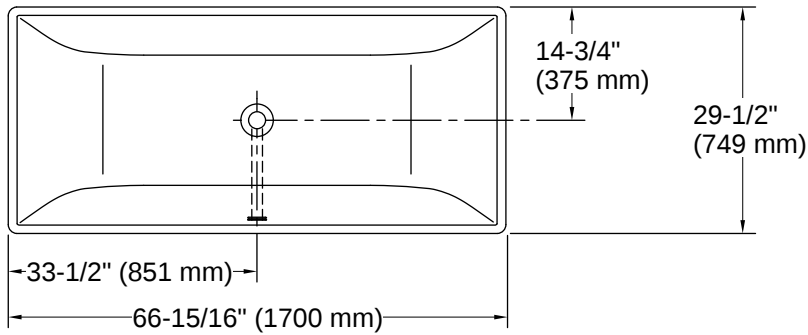

Installation

- Freestanding

Installation Notes

Install this product according to the installation instructions.

Measure your actual product for rough-in details.

The hot water supply should be 70% of the capacity of the bath or greater. Installations will vary.