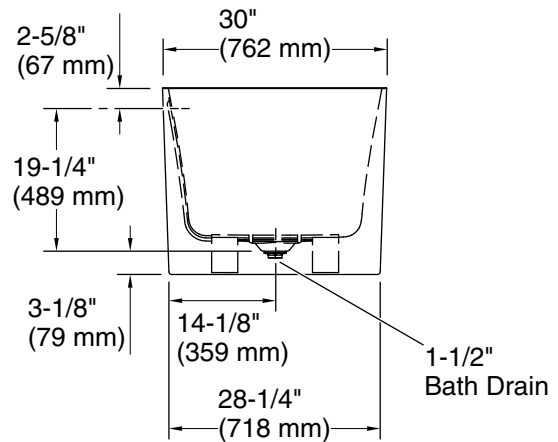

Features

- Freestanding design creates a striking focal point in your bathing area
- 17" (432 mm) depth offers a deep soaking experience
- Integral lumbar support
- Slotted overflow allows for deep soaking
- Center toe-tap drain color-matched to the bath

Color	Code	Description
-------	------	-------------

	0	White
---	---	-------

Technical Information

All product dimensions are nominal.

Drain location:	Center
Basin area, bottom:	43" x 22-9/16" (1092 mm x 573 mm)
Basin area, top:	63-5/8" x 27-3/4" (1617 mm x 705 mm)
Weight:	138 lbs (62.6 kg)
Minimum floor load:	102 lbs/ft ² (498 kg/m ²)
Water depth:	17-1/16" (433 mm)
Water capacity:	78.7 gal (297.9 L)

Notes

Measure your actual product for rough-in details.

Install this product according to the installation instructions.

The hot water supply should be 70% of the capacity of the bath or greater. Installations will vary.