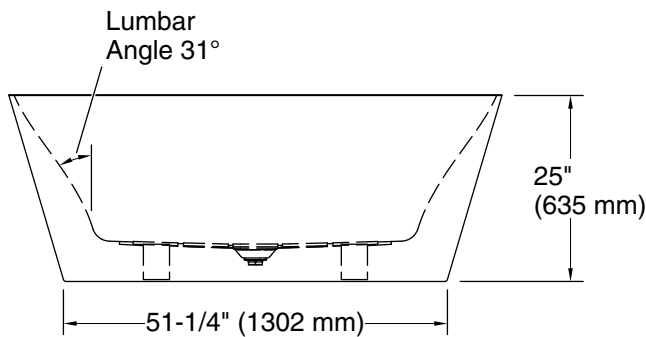

Features

- Freestanding design creates a striking focal point in your bathing area
- 17" (432 mm) depth offers a deep soaking experience
- Integral lumbar support
- Slotted overflow allows for deep soaking
- Center toe-tap drain color-matched to the bath

Color	Code	Description
-------	------	-------------

	0	White
---	---	-------

Technical Information

All product dimensions are nominal.

Drain location:	Center
Basin area, bottom:	43" x 22-9/16" (1092 mm x 573 mm)
Basin area, top:	63-5/8" x 27-3/4" (1617 mm x 705 mm)
Weight:	138 lbs (62.6 kg)
Minimum floor load:	102 lbs/ft ² (498 kg/m ²)
Water depth:	17-1/16" (433 mm)
Water capacity:	78.7 gal (297.9 L)