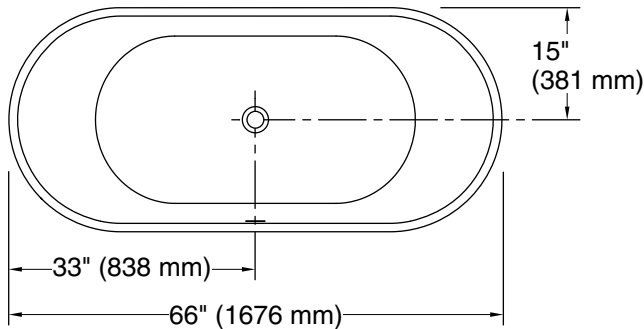

Features

- Freestanding design creates a striking focal point in your bathing area
- 17" (432 mm) depth offers a deep soaking experience
- Integral lumbar support
- Slotted overflow allows for deep soaking
- Center toe-tap drain color-matched to the bath

Color	Code	Description
-------	------	-------------

	0	White
---	---	-------

Technical Information

All product dimensions are nominal.

Drain location:	Center
Basin area, bottom:	43" x 22-9/16" (1092 mm x 573 mm)
Basin area, top:	63-5/8" x 27-3/4" (1617 mm x 705 mm)
Weight:	138 lbs (62.6 kg)
Minimum floor load:	102 lbs/ft ² (498 kg/m ²)
Water depth:	17-1/16" (433 mm)
Water capacity:	78.7 gal (297.9 L)