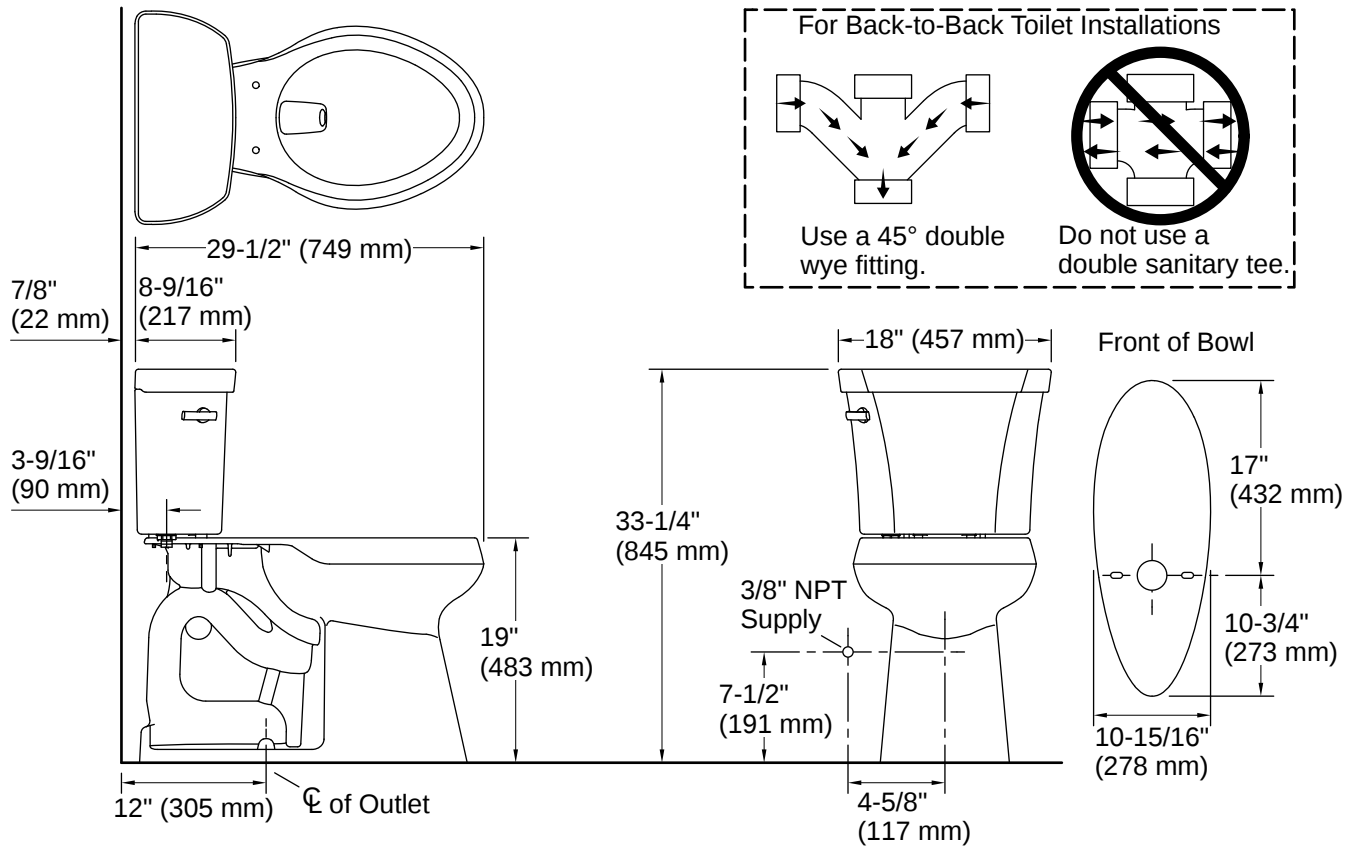

Highline® | K-25224

Tall two-piece elongated toilet, 1.28 gpf

Features

- Two-piece design
- Elongated bowl offers added room and comfort
- Tall height offers seating 2-1/2" (63.5 mm) higher than Comfort Height® for enhanced comfort, ease of sitting and standing, and gracious accessibility
- 1.28 gpf (4.8 lpf)
- Left-hand Polished Chrome trip lever
- Class Five® canister optimizes the flow out of the tank, harnessing gravity and the natural, powerful reducing cascade of water to increase the power and effectiveness of the flush

Technical Information

Rough-in:	Standard 12" (305mm)
Flush Type:	Class Five
Flush Rate:	1.28 gpf (4.8 lpf)
Bowl Shape:	Elongated
Seat-Mounting Holes:	5-1/2" (140 mm)
Waste Outlet:	Floor
Trapway Size:	2-1/8" (54 mm)
Trapway Type:	Exposed
Water Surface Size:	9-1/4" x 6-1/2" (235 mm x 165 mm)
Rim to Water Surface:	6-3/8" (161 mm)

Included Combo Skus

- K-22661 Tall elongated toilet bowl
- K-4467 Toilet tank, 1.28 gpf

Recommended Products/Accessories

1023457 Toilet Wax Ring And Hardware Kit
1265114 12" Toilet Supply Line
K-23726 Drain treatment
K-9379 Trip lever
K-4636-RL ReadyLatch® Quiet-Close™ elongated toilet seat

Installation

- Standard 12" (305 mm) rough-in
- Three-bolt quick-connect installation
- Seat and supply line sold separately

Installation Notes

Install this product according to the installation instructions.