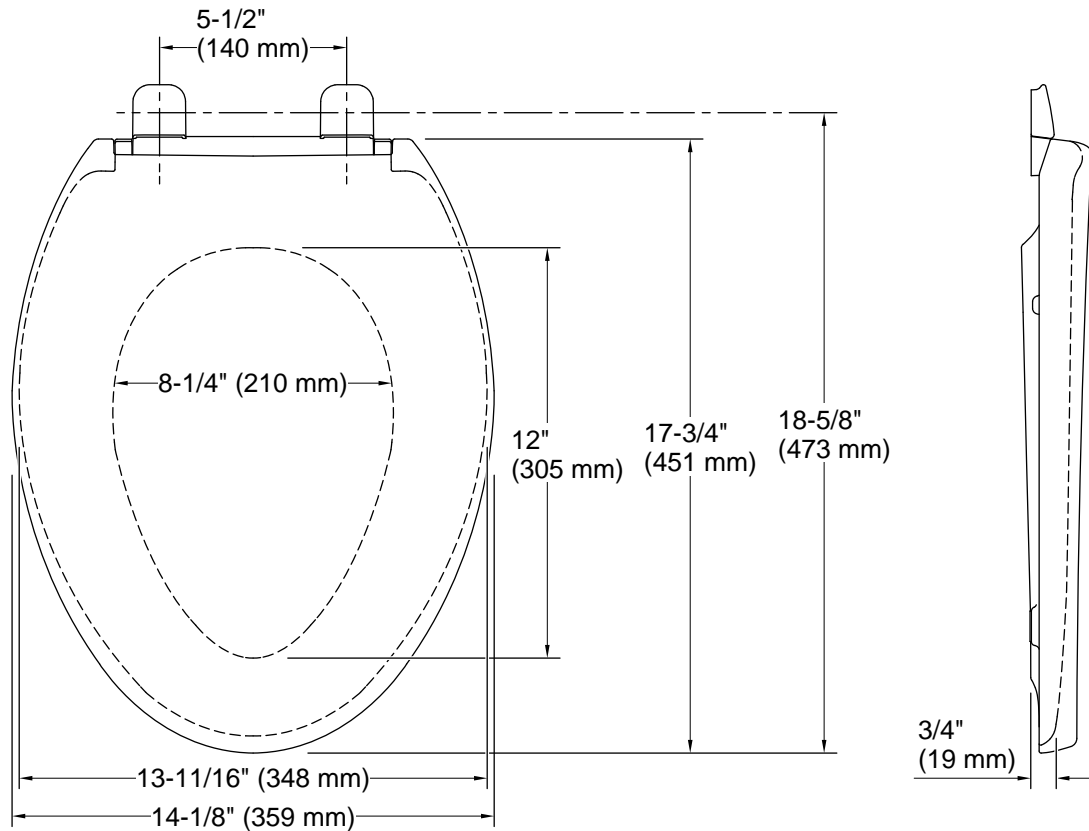

Technical Information

All product dimensions are nominal.

Seat shape type: Elongated
Seat front type: Closed-front
Seat-mounting holes: 5-1/2" (140 mm)

Notes

Install this product according to the installation instructions.