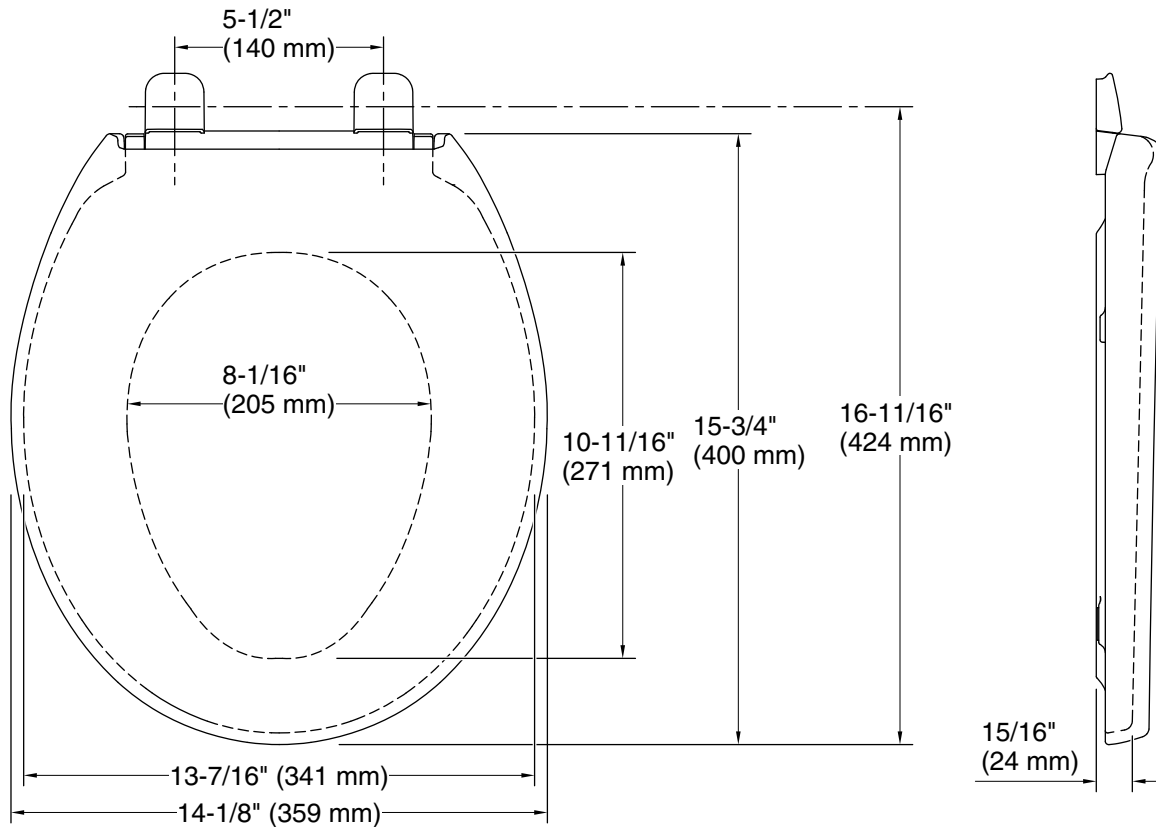

Reveal®
Quiet-Close™ round-front toilet seat
K-25302

Features

- Round closed-front seat
- Overhanging lid design creates a clean and sleek look
- Quiet-Close™ elongated lid and seat prevents slamming
- Grip-Tight bumpers hold seat firmly in place
- Color-matched plastic hinges
- Quick-Attach® hardware for fast and secure installation
- Toilet seats are not returnable to Kohler Co. if opened or outside of original packaging

Material

- Plastic construction

Recommended Products/Accessories

- K-5481 Two-piece round-front toilet, 1.28 gpf
- K-5481-RA Two-piece round-front toilet, 1.28 gpf
- K-5481-U Two-piece round-front toilet, 1.28 gpf

Codes/Standards

None Applicable

**KOHLER® One-Year Limited
Warranty**

See website for detailed warranty information.

Technical Information

All product dimensions are nominal.

Seat shape type: Round-front
 Seat front type: Closed-front
 Seat-mounting holes: 5-1/2" (140 mm)