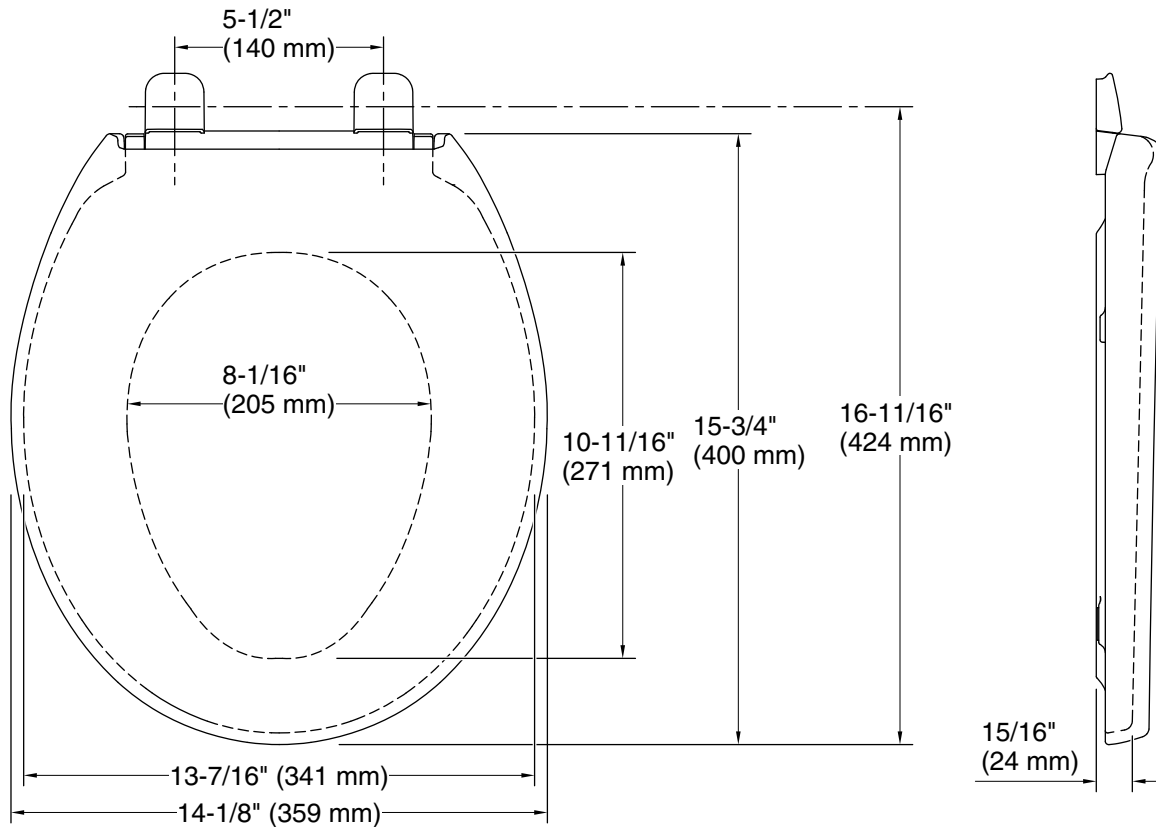

Reveal®
Quiet-Close™ round-front toilet seat
K-25302

Features

- Round closed-front seat
- Overhanging lid design creates a clean and sleek look
- Quiet-Close™ elongated lid and seat prevents slamming
- Grip-Tight bumpers hold seat firmly in place
- Color-matched plastic hinges
- Quick-Attach® hardware for fast and secure installation
- Toilet seats are not returnable to Kohler Co. if opened or outside of original packaging

Material

- Plastic construction

Recommended Products/Accessories

- K-5481 Two-piece round-front toilet, 1.28 gpf
- K-5481-RA Two-piece round-front toilet, 1.28 gpf
- K-5481-U Two-piece round-front toilet, 1.28 gpf

**KOHLER® One-Year Limited
Warranty**

See website for detailed warranty information.

Technical Information

All product dimensions are nominal.

- Seat shape type: Round-front
- Seat front type: Closed-front
- Seat-mounting holes: 5-1/2" (140 mm)