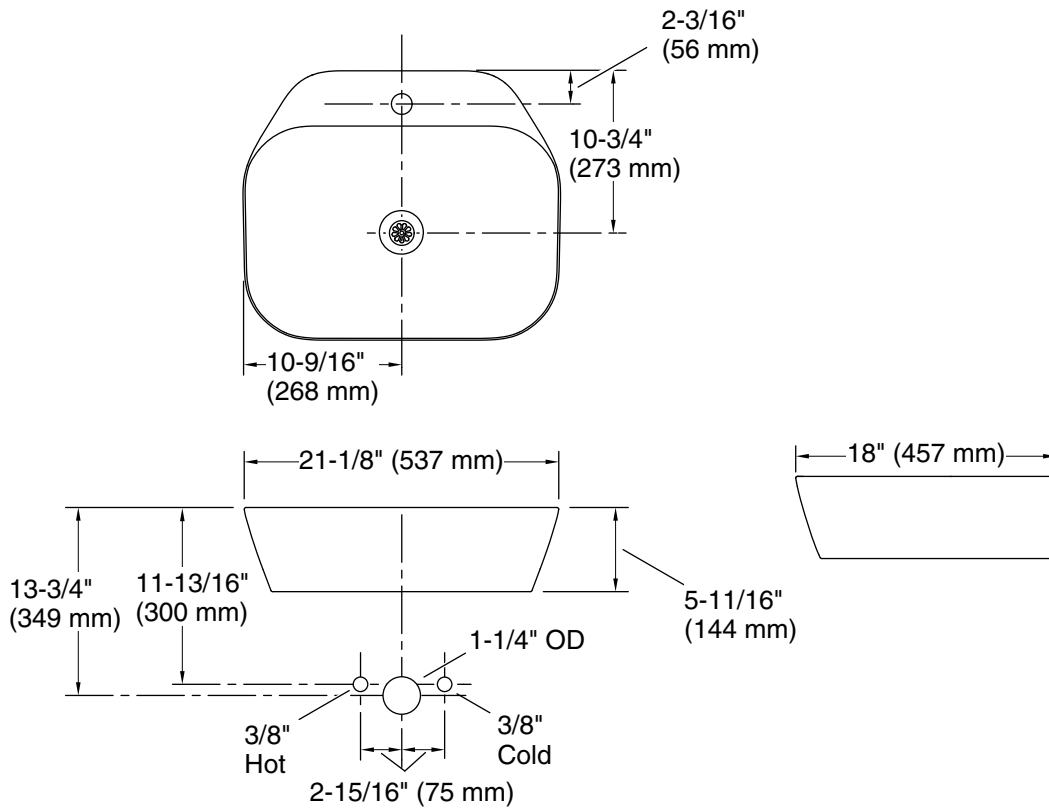

## Features

- Minimalist design with thin, rounded edges
- Rectangular basin
- An integrated faucet deck provides additional water containment
- Single faucet hole at deck center
- Without overflow
- Glazed underside offers beauty from all angles

### Technical Information

All product dimensions are nominal.

Min. base cabinet width: 23" (584 mm)

With overflow: No