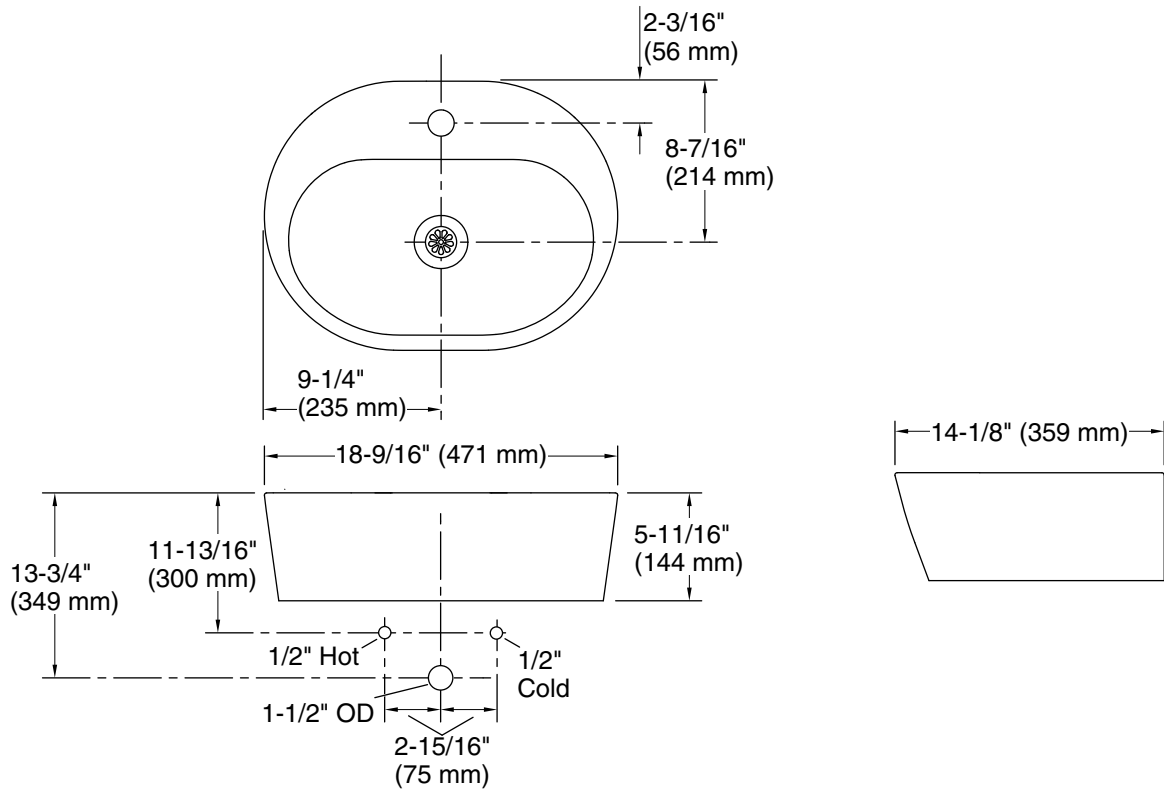

Features

- Minimalist design with thin, rounded edges
- Oval basin
- An integrated faucet deck provides additional water containment
- Single faucet hole at deck center
- Without overflow
- Glazed underside offers beauty from all angles

Material

- Vitreous china

Installation

- Vessel
- Requires countertop cutout

Codes/Standards

None Applicable

KOHLER® India Faucet, Sanitaryware and Bathing Products Limited Warranty

See website for detailed warranty information.

Available Colors/Finishes

Color tiles intended for reference only.

Color	Code	Description
-------	------	-------------

	0	White
---	---	-------

Technical Information

All product dimensions are nominal.

Min. base cabinet width: 23" (584 mm)