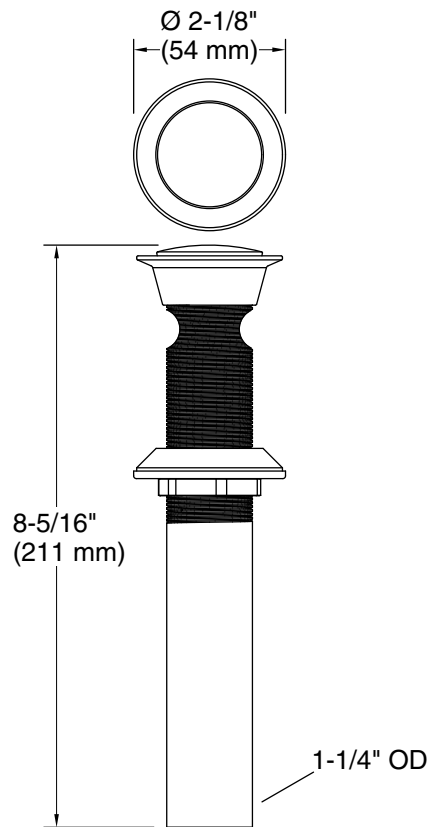

Features

- Clicker drain with tailpiece and overflow
- 1-1/4" (32 mm) connection

Material

- Premium metal construction for durability and reliability
- KOHLER® finishes resist corrosion and tarnishing

Recommended Products/Accessories

Technical Information

All product dimensions are nominal.

Material: Stainless Steel