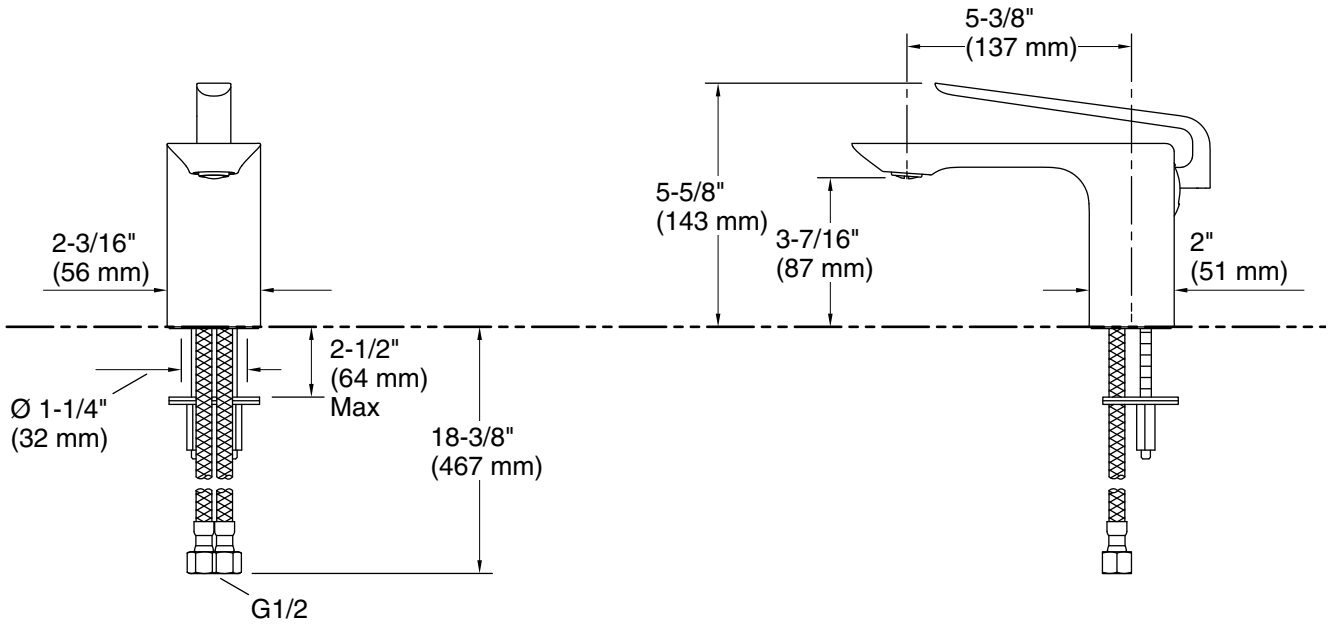

Features

- Single Lever handle allows for both volume and temperature control
- Unique rear handle mounting creates floating effect and simplifies cleaning
- Available in a range of dazzling finishes
- 140 mm (5.50 inch) spout reach
- KOHLER® ceramic disc valves exceed industry longevity standards for a lifetime of durable performance

Technical Information

All product dimensions are nominal.

Faucet flow rate: 3.48 gal/min (13.2 l/min)

Spout:

Spout reach: 5-1/2" (140 mm)

Handle clearance: 1-1/8" (29 mm)

Notes

Install this product according to the installation instructions.