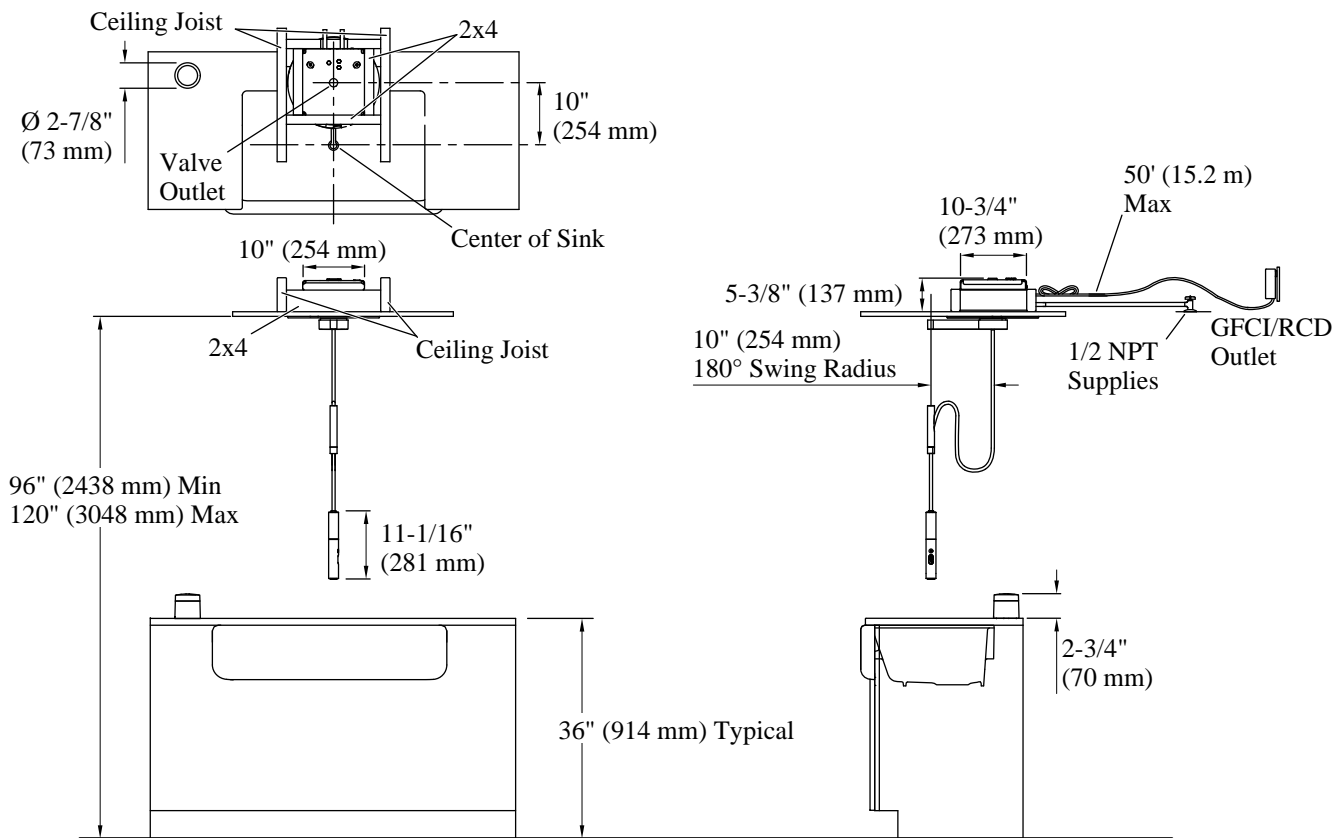

Technical Information

All product dimensions are nominal.

Power source: Plug - AC, included

Faucet:

Flow rate: 1.5 gal/min (5.7 l/min)

Drain included: No

Spout:

Handshower:

Rated maximum flow: 0 gal/min (0 l/min)

Notes

Install this product according to the installation instructions.

This faucet should not be installed in a location where there is a vaulted ceiling.

The rough-in box must be installed in line with the ceiling joists. Angular installation can damage the structural integrity of the ceiling joists.

Access must be provided for supply stops and electrical outlet.

The ceiling must be level.