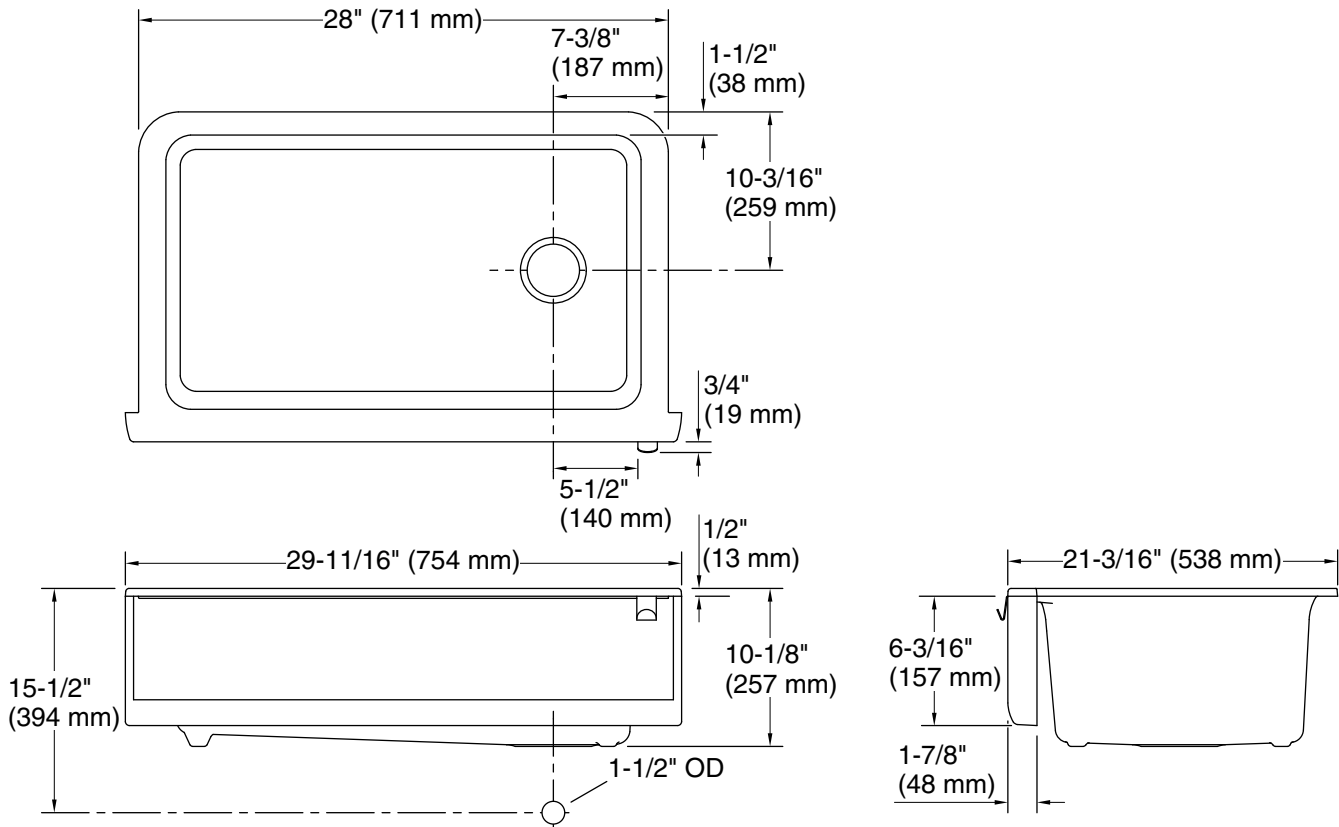

Technical Information

All product dimensions are nominal.

Basin configuration: Single Bowl

Min. base cabinet width: 30" (762 mm)

Bowl area (Only):
Length: 24-1/2" (622 mm)
Width: 17-5/8" (447 mm)
Bowl depth: 9-1/2" (241 mm)
Water depth: 9-1/2" (241 mm)

Template: Undermount, 1477787-7, required, included

Notes

Install this product according to the installation instructions.