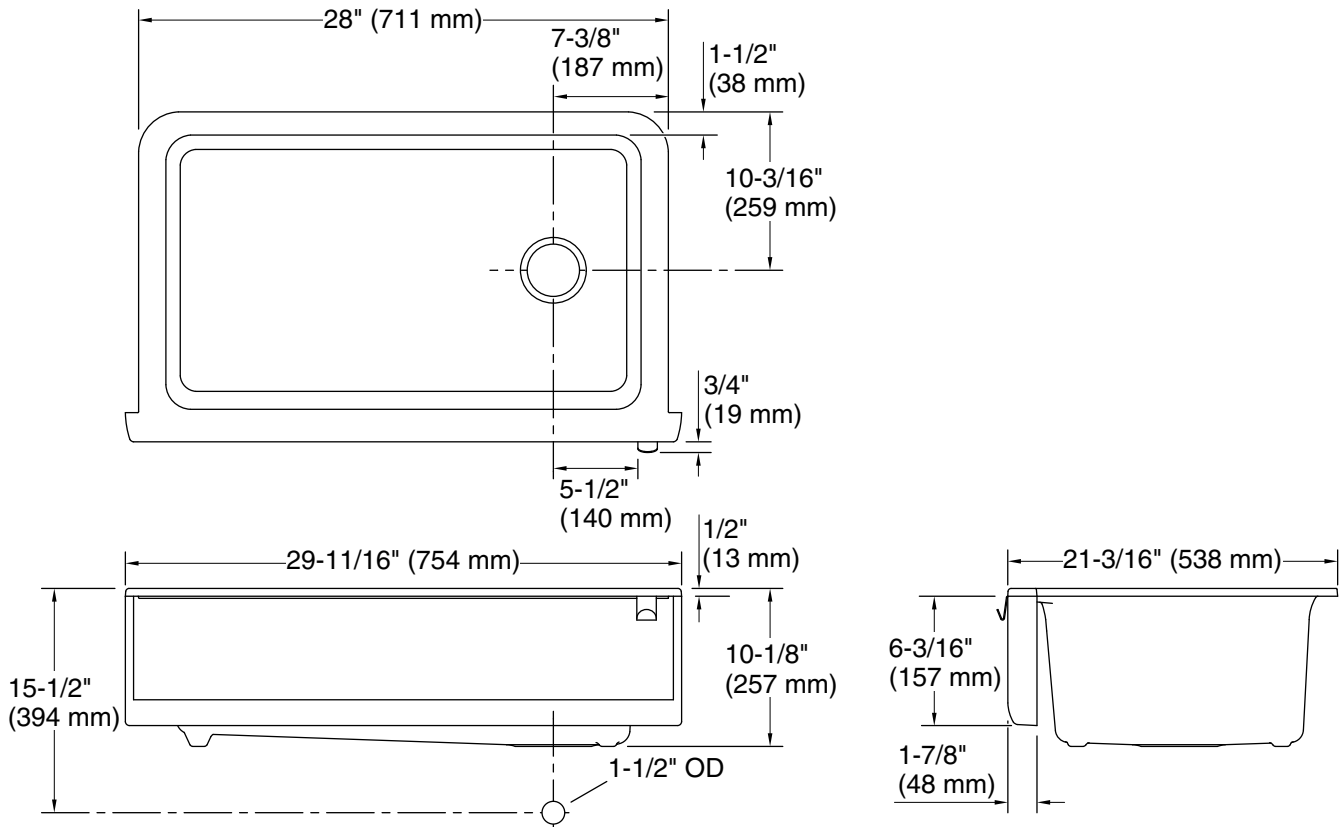

Features

- 30" (762 mm) minimum base cabinet width
- Single bowl
- 9-1/2" (241 mm) depth provides generous workspace
- Offset drain increases workspace in the sink and storage space underneath
- Shortened apron allows sink to be used in most standard cabinetry or retrofitted to existing standard cabinetry
- Self-Trimming® apron overlaps cabinet face for easy installation and beautiful results
- Matte finish offers rich, dimensional color

Technical Information

All product dimensions are nominal.

Basin configuration: Single Bowl

Min. base cabinet width: 30" (762 mm)

Bowl area (Only): Length: 24-1/2" (622 mm)
 Width: 17-5/8" (447 mm)
 Bowl depth: 9-1/2" (241 mm)
 Water depth: 9-1/2" (241 mm)