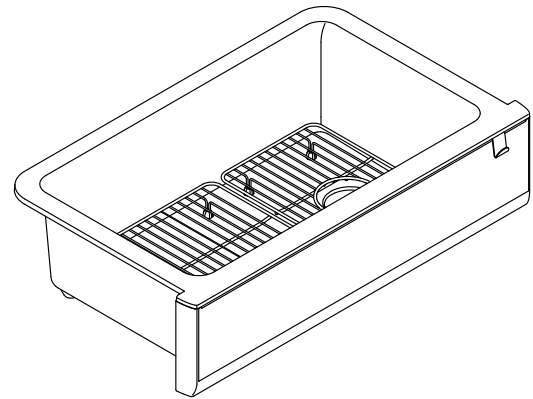

Features

- 30" (762 mm) minimum base cabinet width
- Single bowl
- 9-1/2" (241 mm) depth provides generous workspace
- Offset drain increases workspace in the sink and storage space underneath
- Shortened apron allows sink to be used in most standard cabinetry or retrofitted to existing standard cabinetry
- Self-Trimming® apron overlaps cabinet face for easy installation and beautiful results
- Matte finish offers rich, dimensional color

- Undermount

Recommended Products/Accessories

- K-8801 Sink drain and strainer with tailpiece
- K-8799 Sink drain and strainer basket

Optional Products/Accessories

- K-11352 Disposal Flange with Stopper
- K-9000 P-Trap

Included Components

- K-26026 Farmhouse kitchen sink towel hook
- K-30181 Stainless steel sink racks

Codes/Standards

CSA B45.5/IAPMO Z124
IAPMO Certification

KOHLER® Neoroc® Sinks Lifetime Limited Warranty

Technical Information

All product dimensions are nominal.

Basin configuration: Single Bowl

Min. base cabinet width: 30" (762 mm)

Bowl area (Only): Length: 24-1/2" (622 mm)
 Width: 17-5/8" (447 mm)
 Bowl depth: 9-1/2" (241 mm)
 Water depth: 9-1/2" (241 mm)