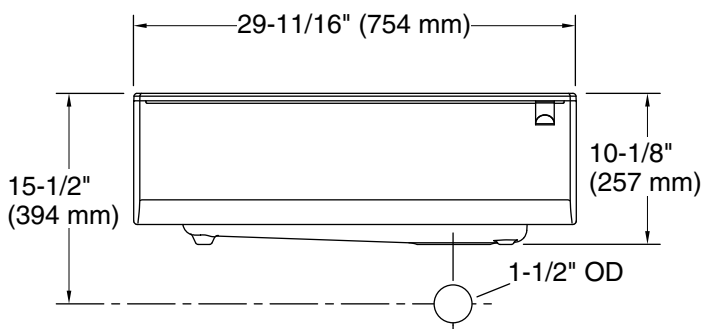

Features

- Apron designed to fit in standard 30" (762 mm) apron-front cabinetry
- Single bowl
- 9-1/2" (241 mm) depth provides generous workspace
- Offset drain increases workspace in the sink and storage space underneath
- Self-Trimming® apron overlaps cabinet face for easy installation and beautiful results
- Matte finish offers rich, dimensional color

Technical Information

All product dimensions are nominal.

Basin configuration: Single Bowl

Min. base cabinet width: 30" (762 mm)

Bowl area (Only):
Length: 24-1/2" (622 mm)
Width: 17-5/8" (447 mm)
Bowl depth: 9-1/2" (241 mm)
Water depth: 9-1/2" (241 mm)