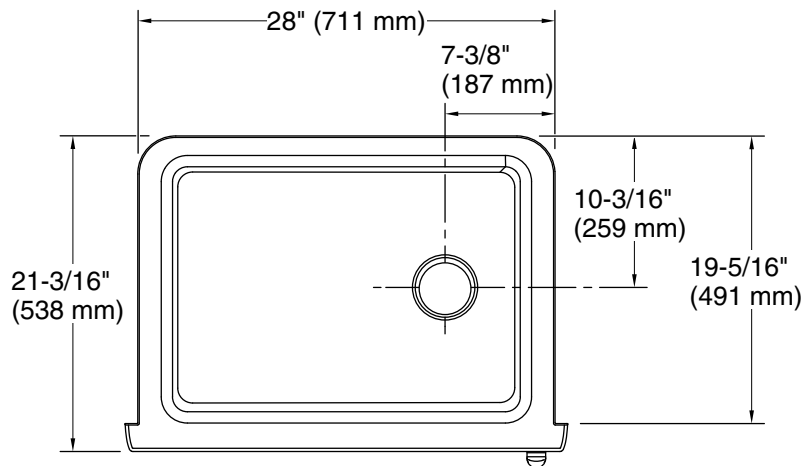

## Features

- Apron designed to fit in standard 30" (762 mm) apron-front cabinetry
- Single bowl
- 9-1/2" (241 mm) depth provides generous workspace
- Offset drain increases workspace in the sink and storage space underneath
- Self-Trimming® apron overlaps cabinet face for easy installation and beautiful results
- Matte finish offers rich, dimensional color

### Technical Information

All product dimensions are nominal.

Basin configuration: Single Bowl

Min. base cabinet width: 30" (762 mm)

Bowl area (Only):  
Length: 24-1/2" (622 mm)  
Width: 17-5/8" (447 mm)  
Bowl depth: 9-1/2" (241 mm)  
Water depth: 9-1/2" (241 mm)