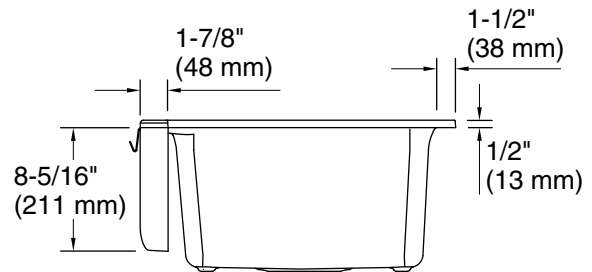

## Features

- Apron designed to fit in standard 30" (762 mm) apron-front cabinetry
- Single bowl
- 9-1/2" (241 mm) depth provides generous workspace
- Offset drain increases workspace in the sink and storage space underneath
- Self-Trimming® apron overlaps cabinet face for easy installation and beautiful results
- Matte finish offers rich, dimensional color

### Technical Information

All product dimensions are nominal.

Basin configuration: Single Bowl

Min. base cabinet width: 30" (762 mm)

Bowl area (Only):  
Length: 24-1/2" (622 mm)  
Width: 17-5/8" (447 mm)  
Bowl depth: 9-1/2" (241 mm)  
Water depth: 9-1/2" (241 mm)