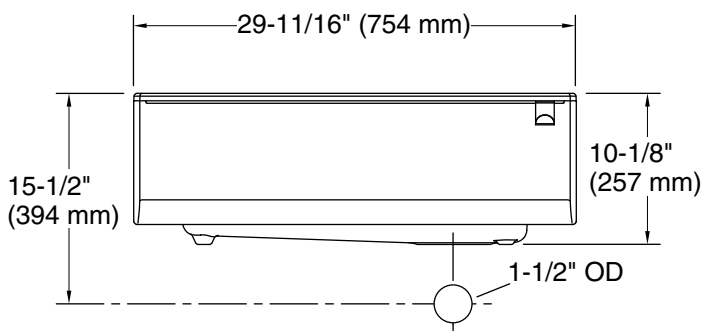

## Features

- Apron designed to fit in standard 30" (762 mm) apron-front cabinetry
- Single bowl
- 9-1/2" (241 mm) depth provides generous workspace
- Offset drain increases workspace in the sink and storage space underneath
- Self-Trimming® apron overlaps cabinet face for easy installation and beautiful results
- Matte finish offers rich, dimensional color

### Technical Information

All product dimensions are nominal.

Basin configuration: Single Bowl

Min. base cabinet width: 30" (762 mm)

Bowl area (Only):  
Length: 24-1/2" (622 mm)  
Width: 17-5/8" (447 mm)  
Bowl depth: 9-1/2" (241 mm)  
Water depth: 9-1/2" (241 mm)