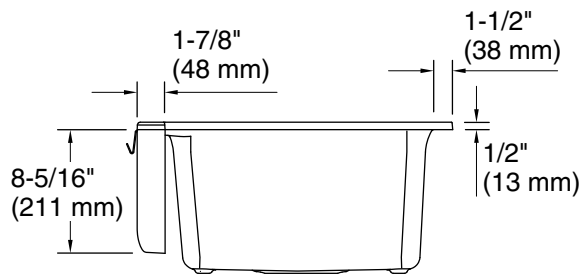

Features

- Apron designed to fit in standard 30" (762 mm) apron-front cabinetry
- Single bowl
- 9-1/2" (241 mm) depth provides generous workspace
- Offset drain increases workspace in the sink and storage space underneath
- Self-Trimming® apron overlaps cabinet face for easy installation and beautiful results
- Matte finish offers rich, dimensional color

Technical Information

All product dimensions are nominal.

Basin configuration: Single Bowl

Min. base cabinet width: 30" (762 mm)

Bowl area (Only):
Length: 24-1/2" (622 mm)
Width: 17-5/8" (447 mm)
Bowl depth: 9-1/2" (241 mm)
Water depth: 9-1/2" (241 mm)