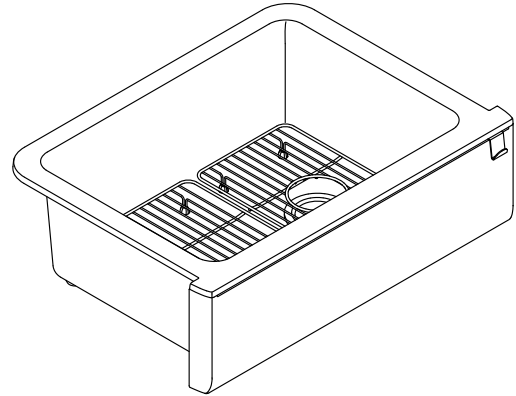

Features

- Apron designed to fit in standard 30" (762 mm) apron-front cabinetry
- Single bowl
- 9-1/2" (241 mm) depth provides generous workspace
- Offset drain increases workspace in the sink and storage space underneath
- Self-Trimming® apron overlaps cabinet face for easy installation and beautiful results
- Matte finish offers rich, dimensional color

- Undermount

Recommended Products/Accessories

- K-8801 Sink drain and strainer with tailpiece
- K-8799 Sink drain and strainer basket

Optional Products/Accessories

- K-11352 Disposal Flange with Stopper
- K-9000 P-Trap

Included Components

- K-26026 Farmhouse kitchen sink towel hook
- K-30181 Stainless steel sink racks

Codes/Standards

CSA B45.5/IAPMO Z124
IAPMO Certification

KOHLER® Neoroc® Sinks Lifetime Limited Warranty

Technical Information

All product dimensions are nominal.

Basin configuration: Single Bowl

Min. base cabinet width: 30" (762 mm)

Bowl area (Only):
Length: 24-1/2" (622 mm)
Width: 17-5/8" (447 mm)
Bowl depth: 9-1/2" (241 mm)
Water depth: 9-1/2" (241 mm)