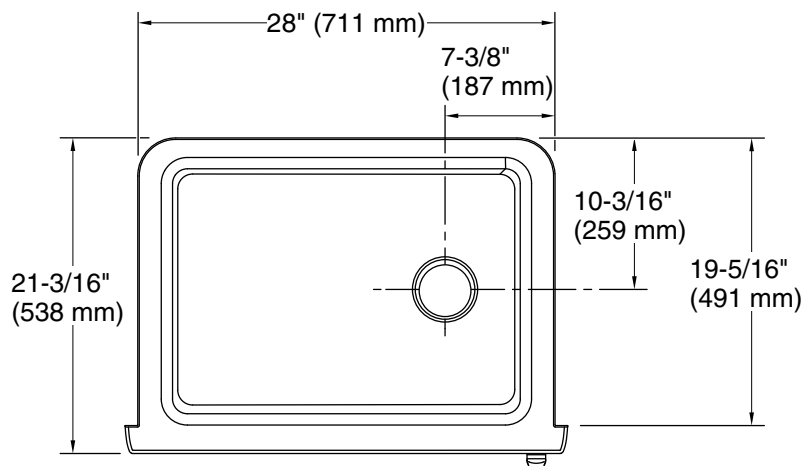

Features

- Apron designed to fit in standard 30" (762 mm) apron-front cabinetry
- Single bowl
- 9-1/2" (241 mm) depth provides generous workspace
- Offset drain increases workspace in the sink and storage space underneath
- Self-Trimming® apron overlaps cabinet face for easy installation and beautiful results
- Matte finish offers rich, dimensional color

Technical Information

All product dimensions are nominal.

Basin configuration: Single Bowl

Min. base cabinet width: 30" (762 mm)

Bowl area (Only):
Length: 24-1/2" (622 mm)
Width: 17-5/8" (447 mm)
Bowl depth: 9-1/2" (241 mm)
Water depth: 9-1/2" (241 mm)