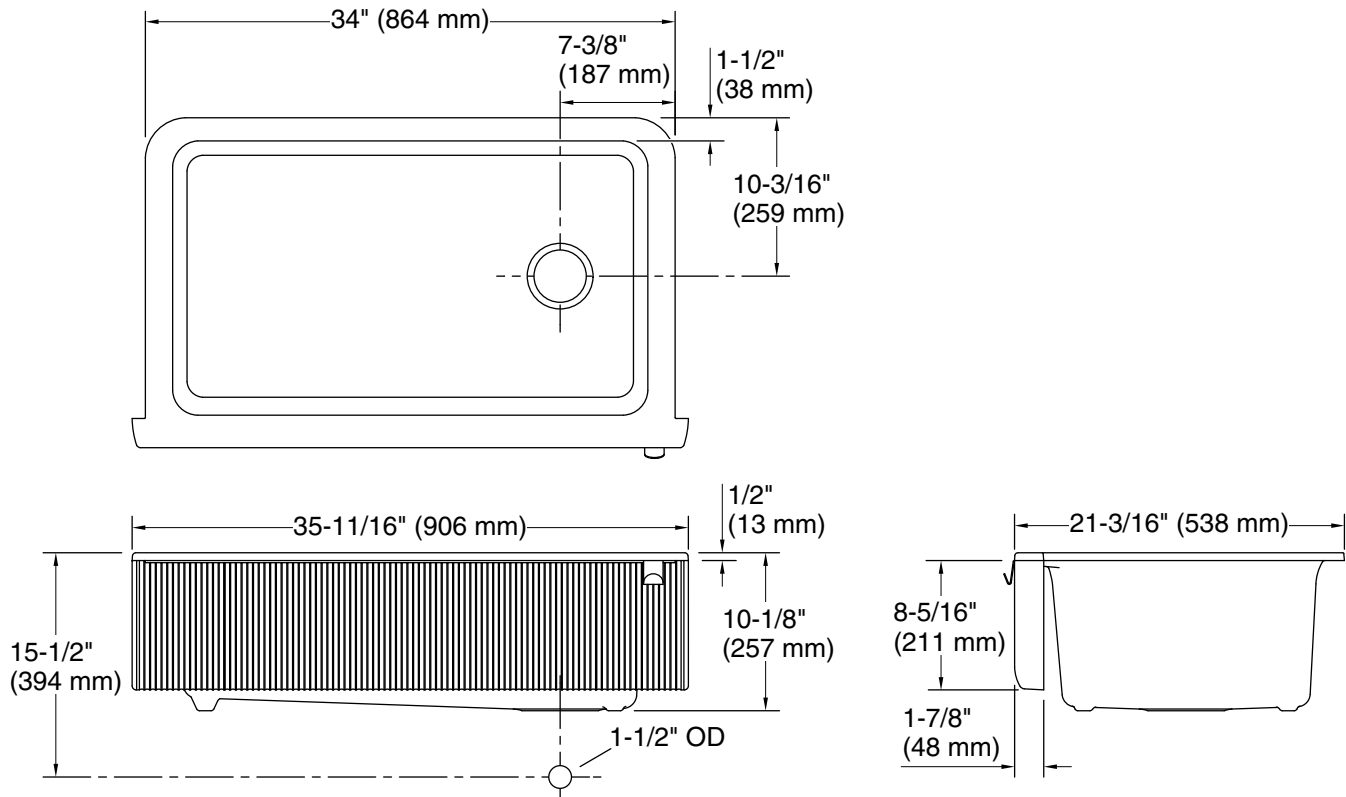

Cairn®
 34" undermount single-bowl farmhouse kitchen sink
 with fluted design
K-25788

Features

- Fits minimum 36" (914 mm) apron sink base cabinet
- 9-1/2" (241 mm) depth provides generous workspace
- Apron designed to fit in standard 36" apron-front cabinetry
- Textured fluted design
- Matte finish offers rich, dimensional color
- Offset drain increases workspace in the sink and storage space underneath
- Self-Trimming® apron overlaps cabinet face for easy installation and beautiful results

Technical Information

All product dimensions are nominal.

Basin configuration: Single Bowl

Min. base cabinet width: 36" (914 mm)

Bowl area (Only): Length: 28-5/8" (726 mm)
Width: 15-1/2" (394 mm)
Bowl depth: 9-1/2" (241 mm)
Water depth: 9-1/2" (241 mm)