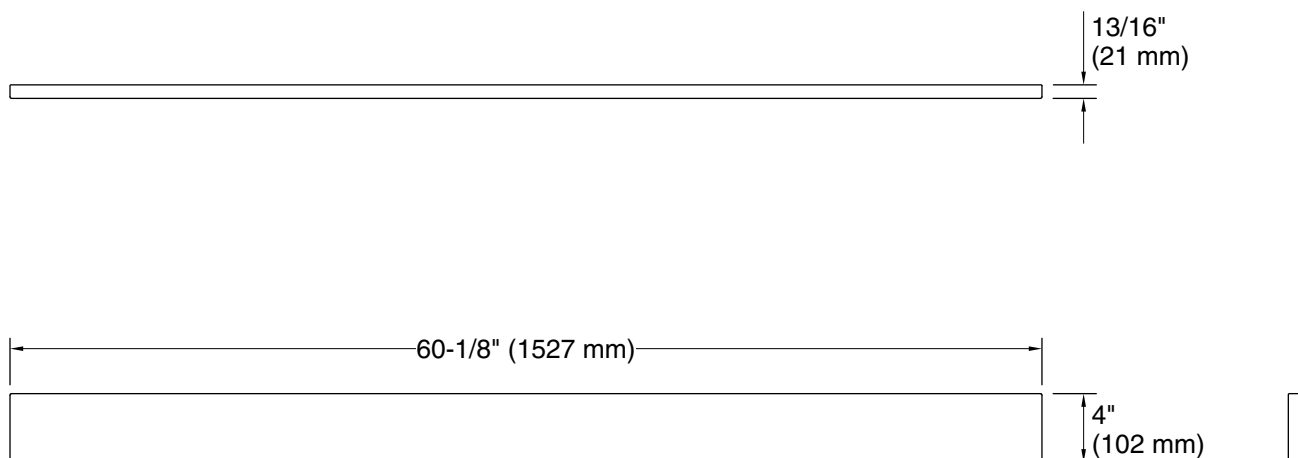

Color	Code	Description
-------	------	-------------

	CBB	
--	-----	--

	PWH	
--	-----	--

Technical Information

All product dimensions are nominal.

Material: Quartz