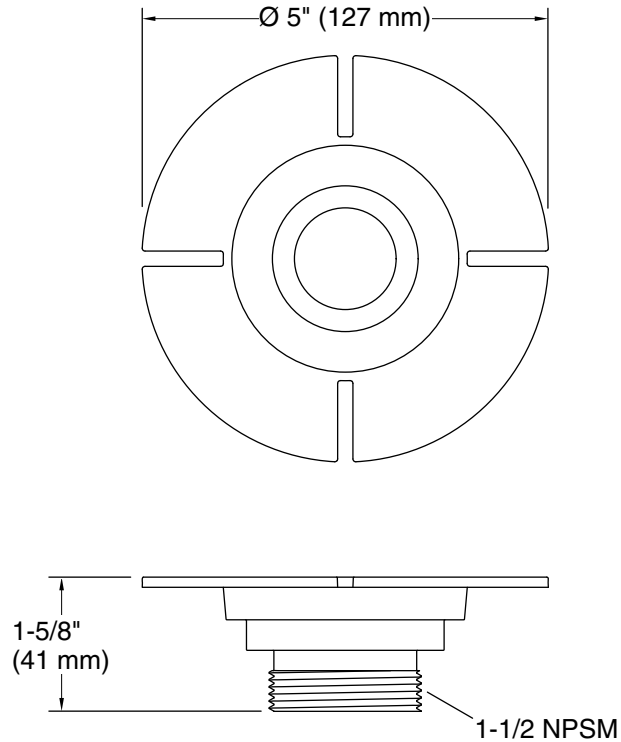

Technical Information

All product dimensions are nominal.

Drain included: No

Handshower:

Rated maximum flow: 0 gal/min (0 l/min)