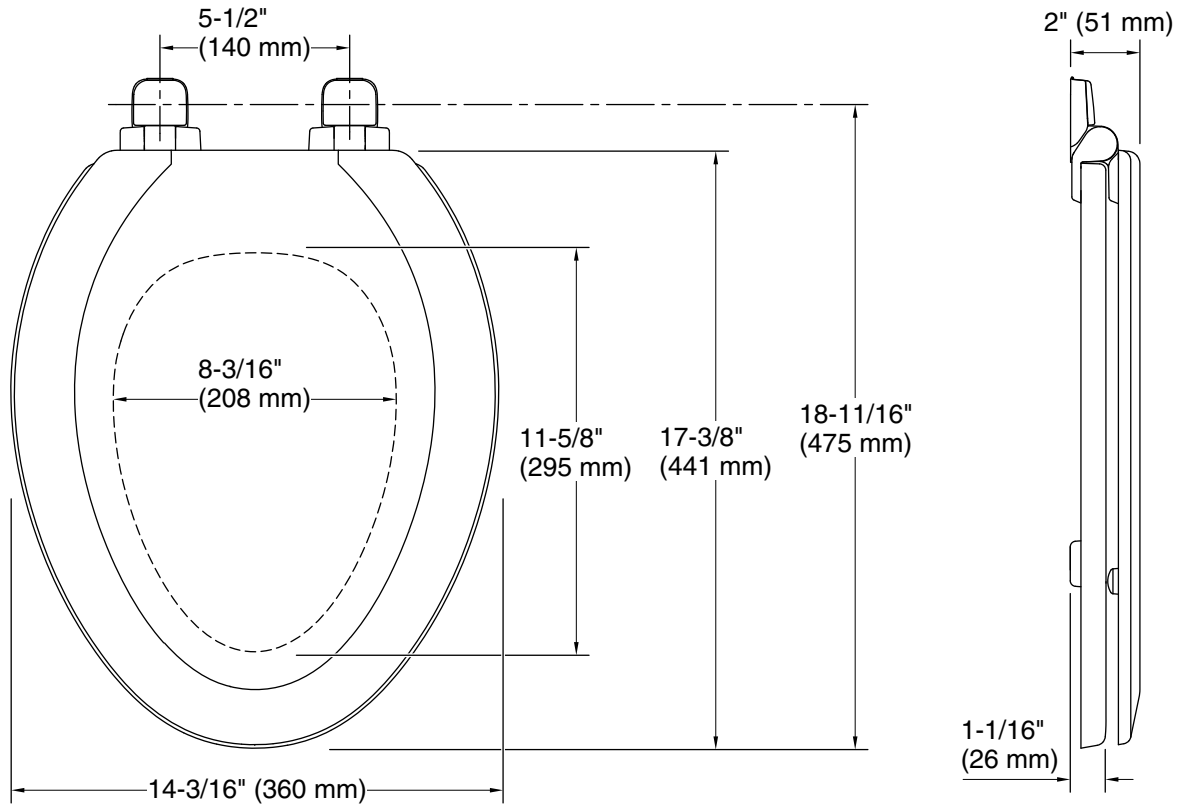

	0	White
	96	Biscuit

Technical Information

All product dimensions are nominal.

Seat shape type:	Elongated
Seat front type:	Closed-front
Seat-mounting holes:	5-1/2" (140 mm)