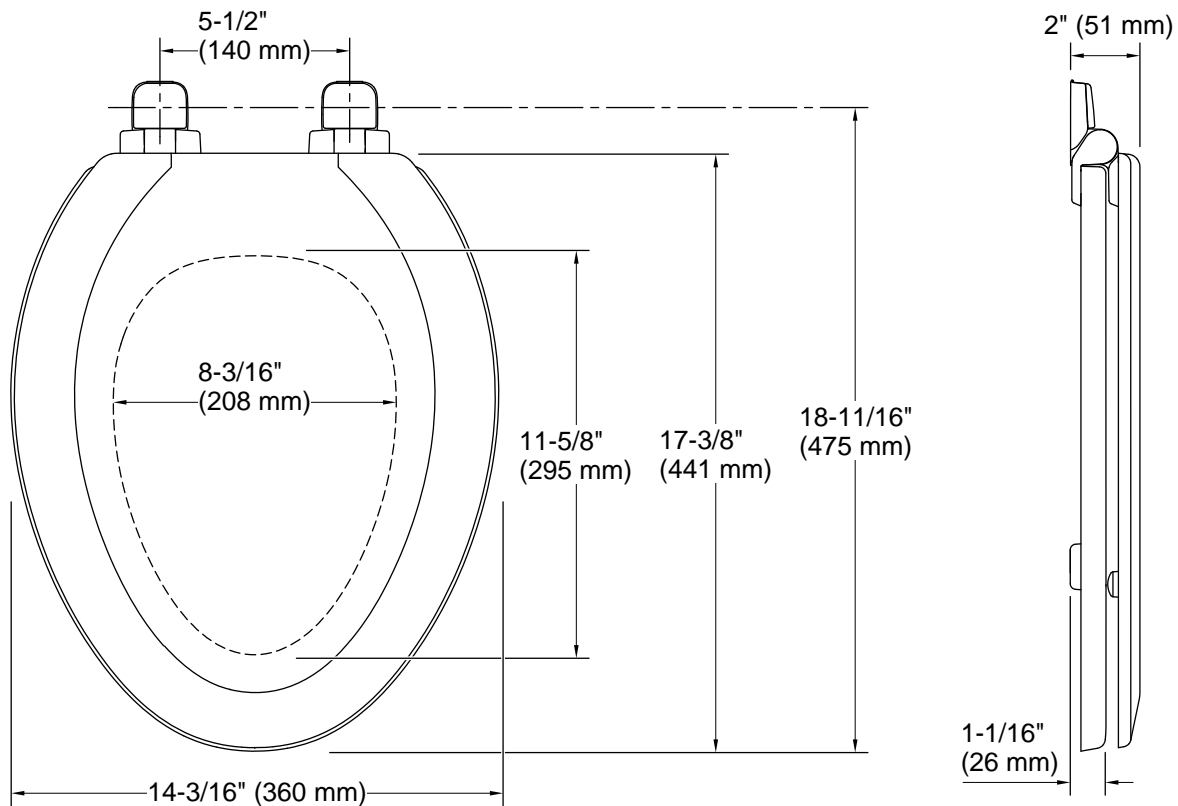

Technical Information

All product dimensions are nominal.

Seat shape type:	Elongated
Seat front type:	Closed-front
Seat-mounting holes:	5-1/2" (140 mm)