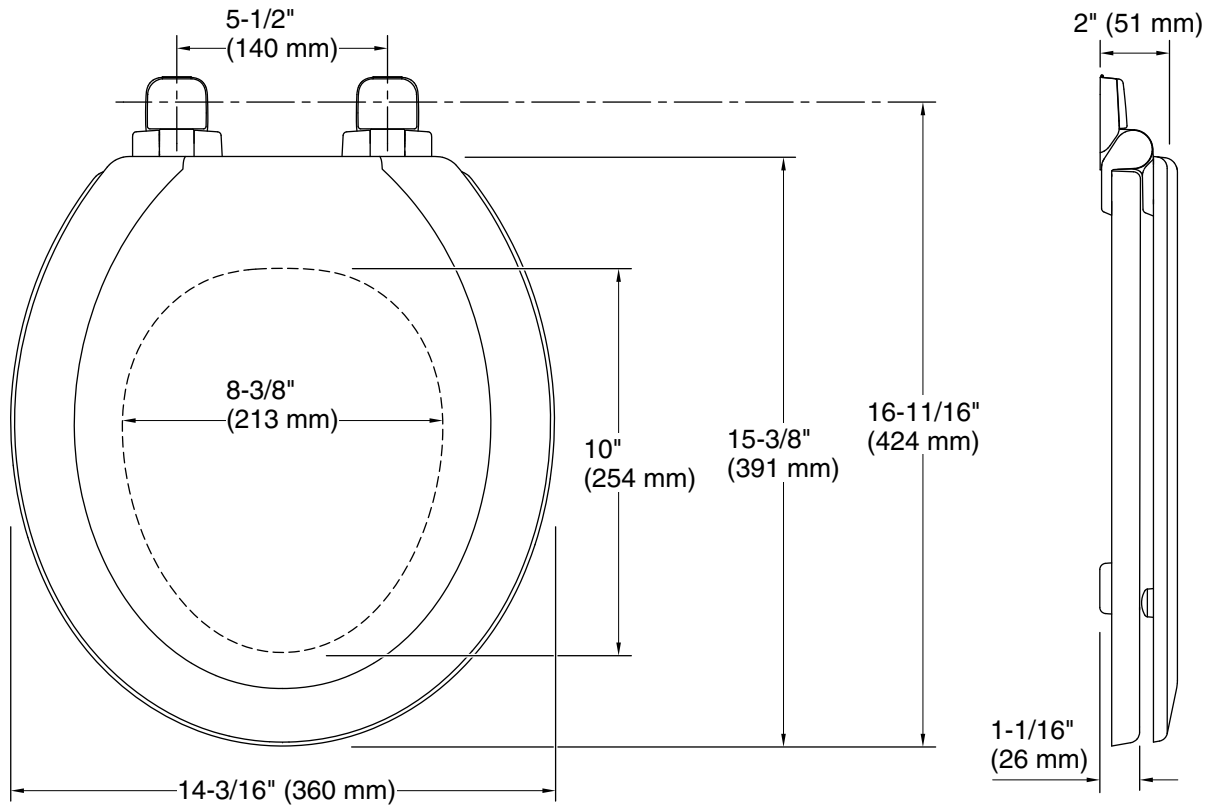

Color Code Description

	0	White
	96	Biscuit

Technical Information

All product dimensions are nominal.

Seat shape type: Round-front
Seat front type: Closed-front
Seat-mounting holes: 5-1/2" (140 mm)