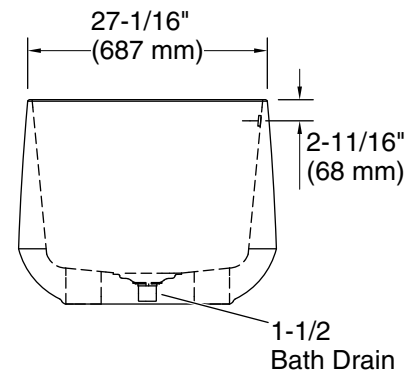

Features

- Freestanding design creates a striking focal point in your bathing area
- 17" (432 mm) depth offers a deep soaking experience
- Integral lumbar support
- Slotted overflow allows for deep soaking
- Center toe-tap drain color-matched to the bath

	0	White
---	---	-------

Technical Information

All product dimensions are nominal.

Drain location:	Center
Basin area, bottom:	44-1/2" x 22-1/8" (1130 mm x 561 mm)
Basin area, top:	55-7/8" x 25-1/8" (1419 mm x 639 mm)
Weight:	125 lbs (56.7 kg)
Water depth:	17" (432 mm)
Water capacity:	74 gal (280.1 L)
Template:	Footprint, 1303998-7, not required, not included

Notes

Measure your actual product for rough-in details.

Install this product according to the installation instructions.

The hot water supply should be 70% of the capacity of the bath or greater. Installations will vary.