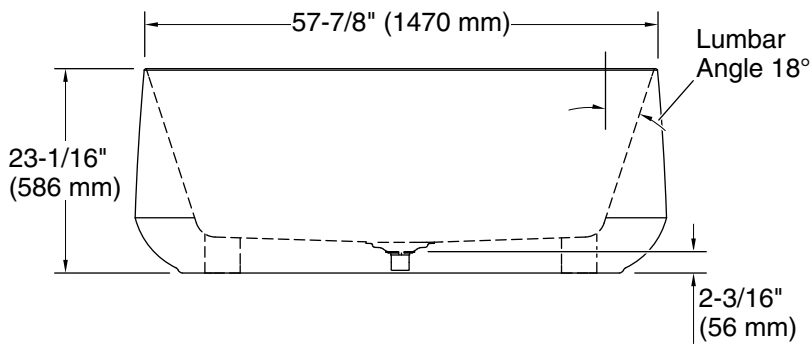

Features

- Freestanding design creates a striking focal point in your bathing area
- 17" (432 mm) depth offers a deep soaking experience
- Integral lumbar support
- Slotted overflow allows for deep soaking
- Center toe-tap drain color-matched to the bath

	0	White
---	---	-------

Technical Information

All product dimensions are nominal.

Drain location:	Center
Basin area, bottom:	44-1/2" x 22-1/8" (1130 mm x 561 mm)
Basin area, top:	55-7/8" x 25-1/8" (1419 mm x 639 mm)
Weight:	125 lbs (56.7 kg)
Water depth:	17" (432 mm)
Water capacity:	74 gal (280.1 L)
Template:	Footprint, 1303998-7, not required, not included