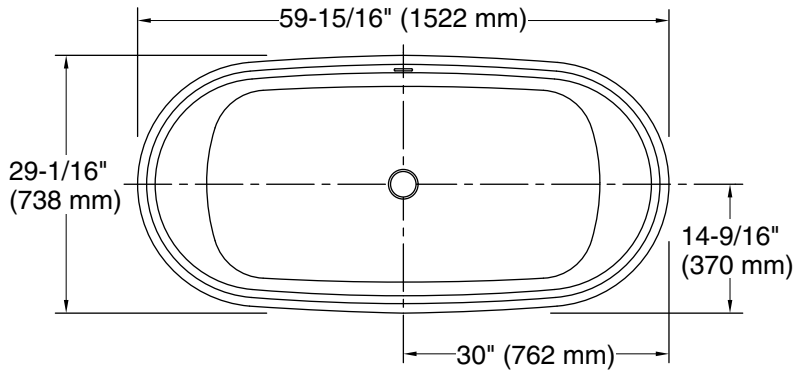

Features

- Freestanding design creates a striking focal point in your bathing area
- 17" (432 mm) depth offers a deep soaking experience
- Integral lumbar support
- Slotted overflow allows for deep soaking
- Center toe-tap drain color-matched to the bath

	0	White
---	---	-------

Technical Information

All product dimensions are nominal.

Drain location:	Center
Basin area, bottom:	44-1/2" x 22-1/8" (1130 mm x 561 mm)
Basin area, top:	55-7/8" x 25-1/8" (1419 mm x 639 mm)
Weight:	125 lbs (56.7 kg)
Water depth:	17" (432 mm)
Water capacity:	74 gal (280.1 L)
Template:	Footprint, 1303998-7, not required, not included