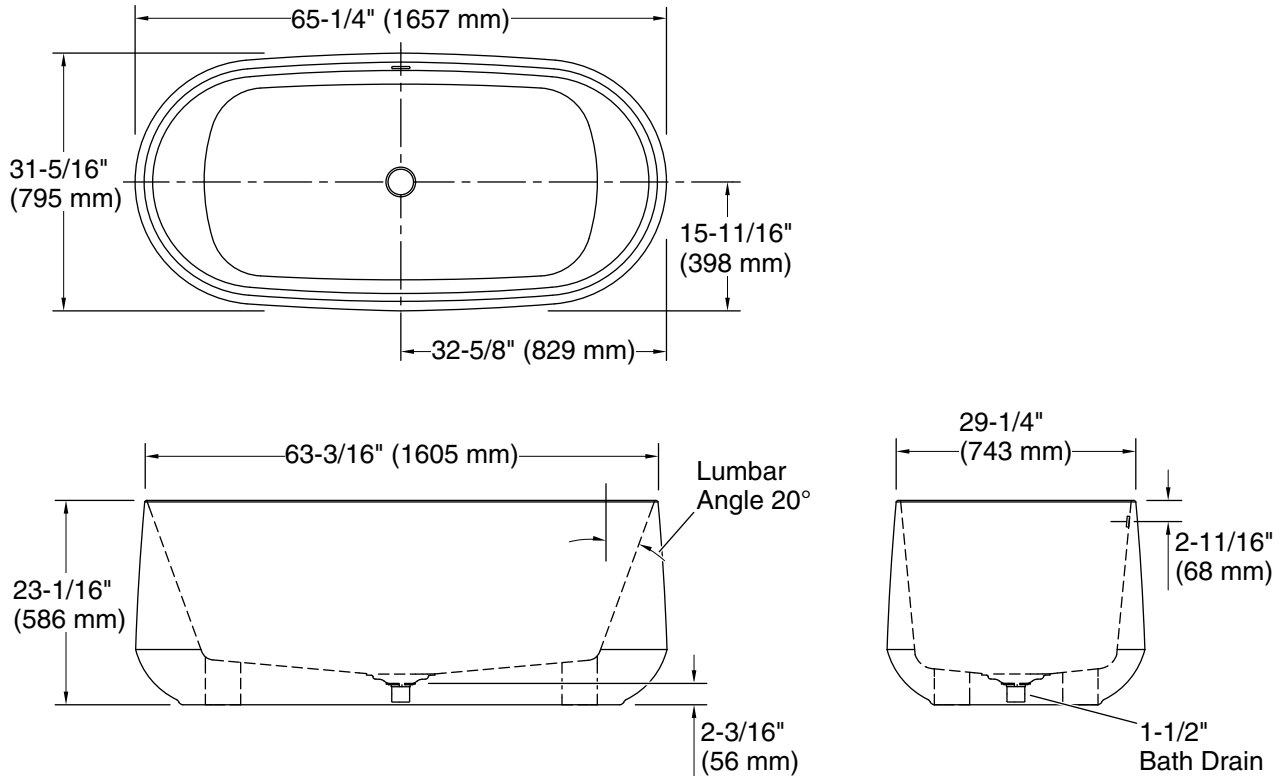

Features

- Freestanding design creates a striking focal point in your bathing area
- 17" (432 mm) depth offers a deep soaking experience
- Integral lumbar support
- Slotted overflow allows for deep soaking
- Center toe-tap drain color-matched to the bath

Color	Code	Description
-------	------	-------------

	0	White
---	---	-------

Technical Information

All product dimensions are nominal.

Drain location:	Center
Basin area, bottom:	48-1/4" x 24-5/16" (1226 mm x 618 mm)
Basin area, top:	61-11/16" x 27-7/8" (1567 mm x 708 mm)
Weight:	135 lbs (61.2 kg)
Water depth:	17" (432 mm)
Water capacity:	88 gal (333.1 L)
Template:	Footprint, 1314997, not required, not included

Notes

Measure your actual product for rough-in details.

Install this product according to the installation instructions.

The hot water supply should be 70% of the capacity of the bath or greater. Installations will vary.