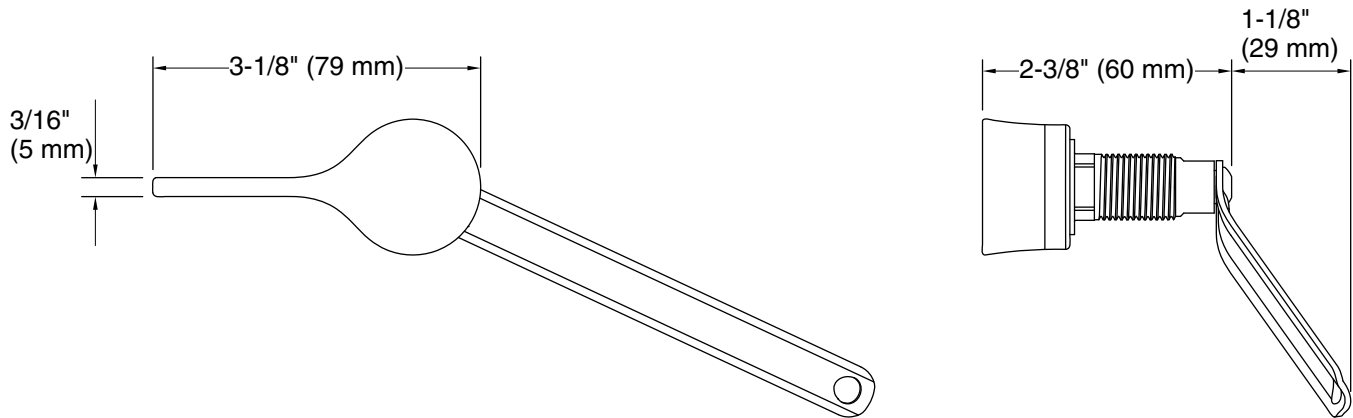

**Cimarron®**  
Left-hand trip lever  
**K-25986-L**

**Technical Information**

All product dimensions are nominal.

Material: Zinc