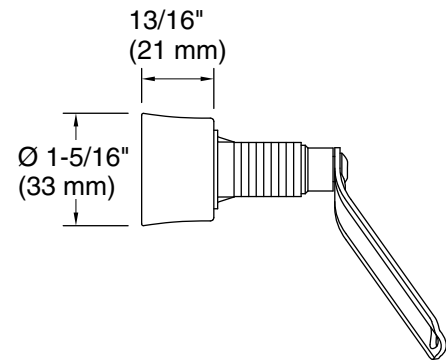

Features

- Left-hand trip lever
- For use with the Cimarron® Revolution 360® toilet

Material

- Premium metal construction for durability and reliability
- KOHLER finishes resist corrosion and tarnishing

Codes/Standards

Technical Information

All product dimensions are nominal.

Material: Zinc