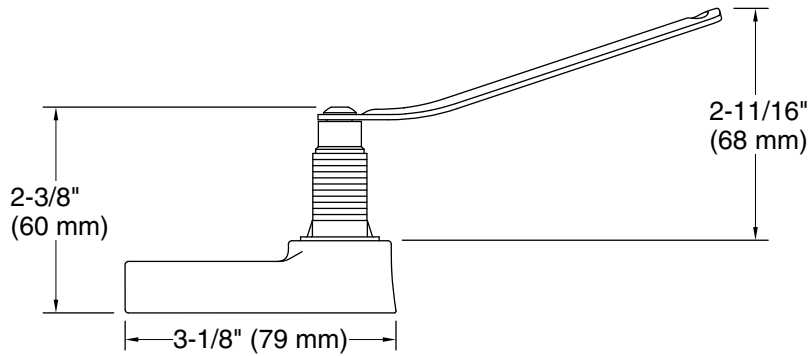

Features

- Left-hand trip lever
- For use with the Cimarron® Revolution 360® toilet

Material

- Premium metal construction for durability and reliability
- KOHLER finishes resist corrosion and tarnishing

Codes/Standards

Technical Information

All product dimensions are nominal.

Material: Zinc