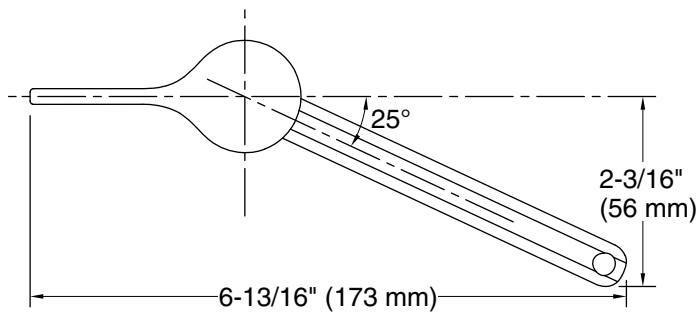

Features

- Left-hand trip lever
- For use with the Cimarron® Revolution 360® toilet

Material

- Premium metal construction for durability and reliability
- KOHLER finishes resist corrosion and tarnishing

Codes/Standards

Technical Information

All product dimensions are nominal.

Material: Zinc