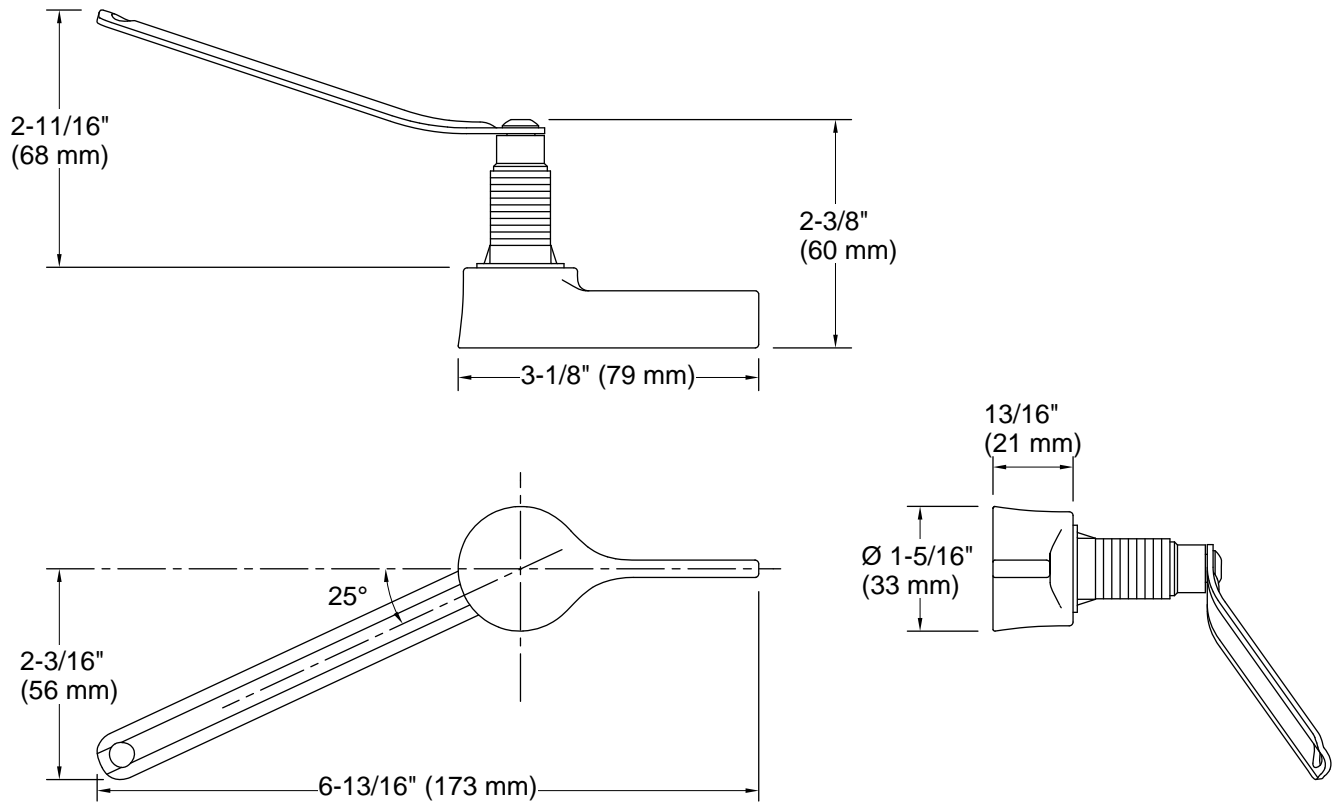

Cimarron®
Right-hand trip lever
K-25986-R

Features

- Right-hand Polished Chrome trip lever
- For use with the Cimarron® Revolution 360® toilet

Material

- Premium metal construction for durability and reliability
- KOHLER finishes resist corrosion and tarnishing

Technical Information

All product dimensions are nominal.

Material: Zinc