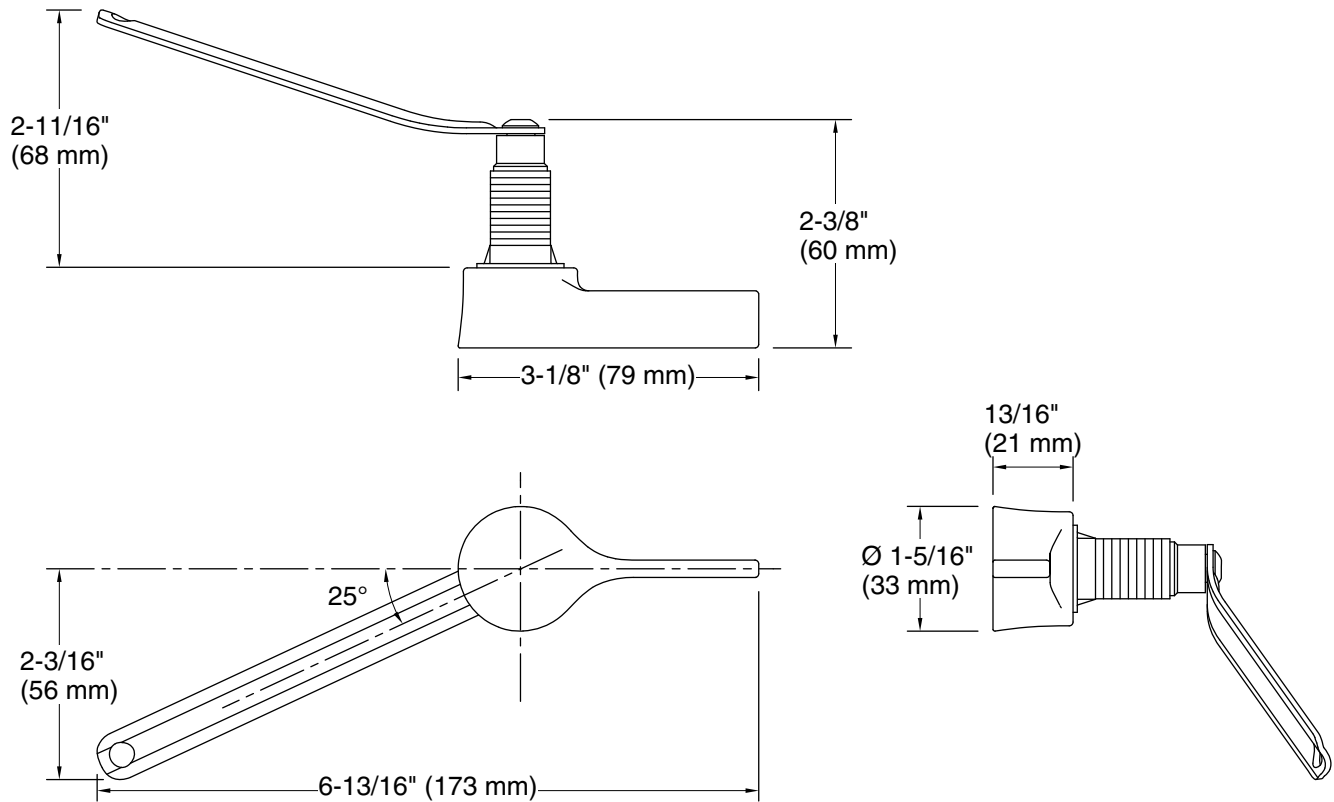

Features

- Right-hand Polished Chrome trip lever
- For use with the Cimarron® Revolution 360® toilet

Material

- Premium metal construction for durability and reliability
- KOHLER finishes resist corrosion and tarnishing

Technical Information

All product dimensions are nominal.

Material: Zinc