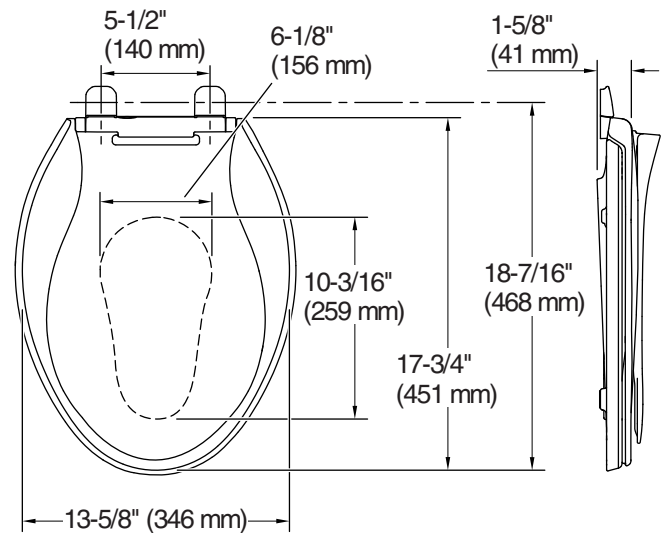

Color	Code	Description
	0	White
	96	Biscuit

Adult Ring

Child Ring

### Technical Information

All product dimensions are nominal.

- Seat shape type: Elongated
- Seat front type: Closed-front
- Seat-mounting holes: 5-1/2" (140 mm)