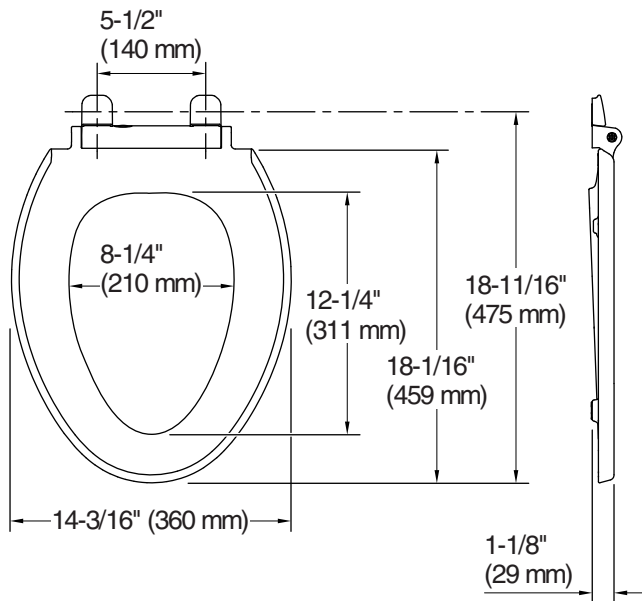

Color	Code	Description
	0	White
	96	Biscuit

Adult Ring

Child Ring

### Technical Information

All product dimensions are nominal.

- Seat shape type: Elongated
- Seat front type: Closed-front
- Seat-mounting holes: 5-1/2" (140 mm)