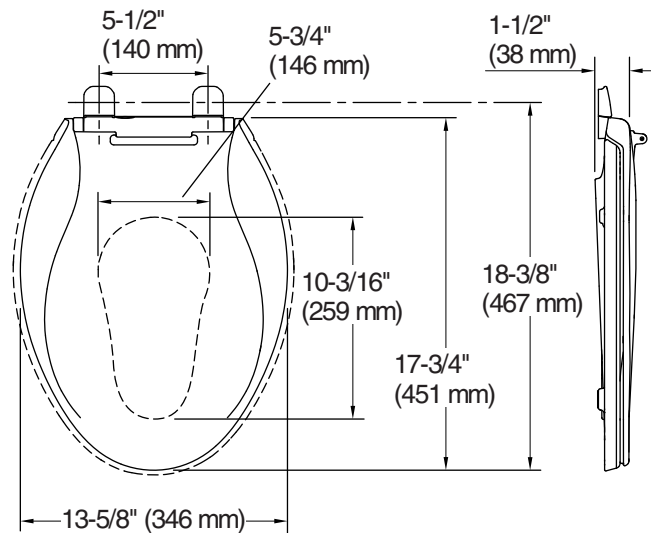

### Technical Information

All product dimensions are nominal.

Seat shape type:	Elongated
Seat front type:	Closed-front
Seat-mounting holes:	5-1/2" (140 mm)