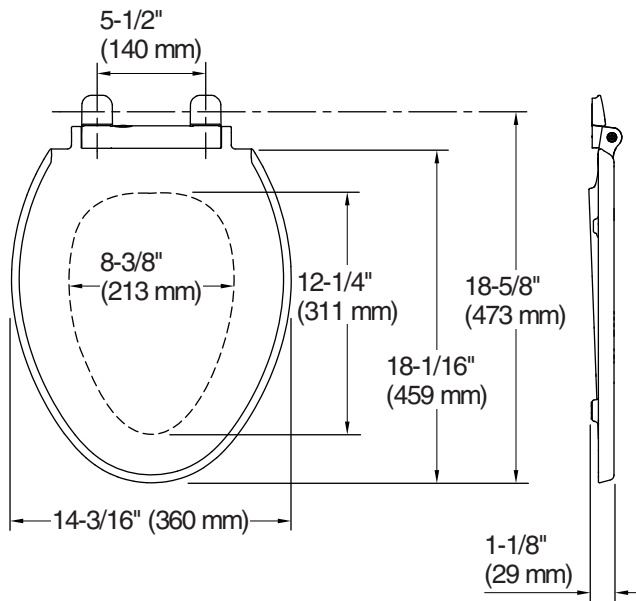

Adult Ring

Technical Information

All product dimensions are nominal.

Seat shape type:	Elongated
Seat front type:	Closed-front
Seat-mounting holes:	5-1/2" (140 mm)

Notes

Install this product according to the installation guide.

Requires 4 AA batteries (not included).