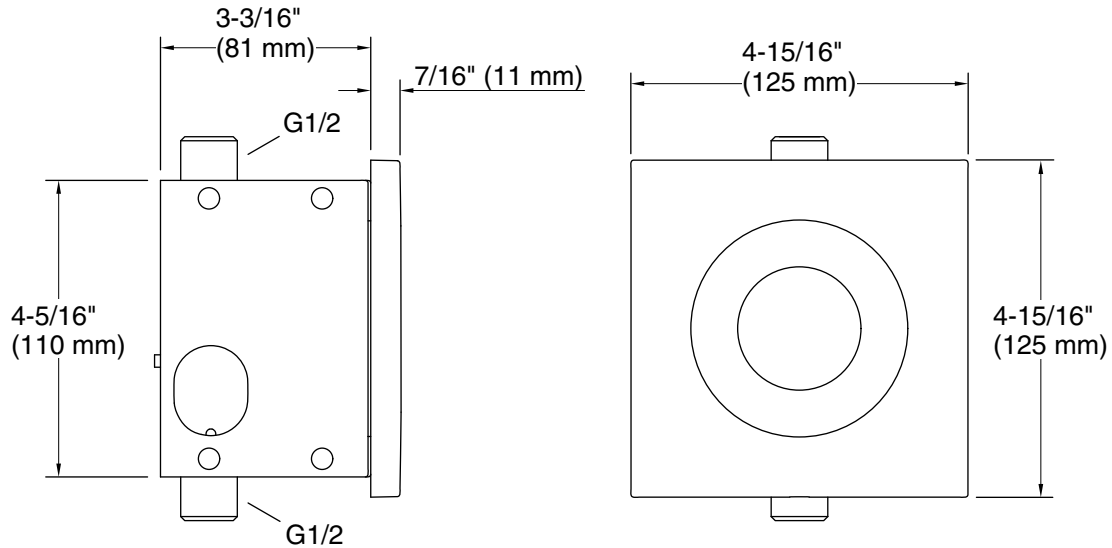

## Installation

- Wall-mount
- Intended for urinal installations with 1/2" (13 mm) spud coupling connection

## Technical Information

All product dimensions are nominal.

Material: Brass

Number of Lights: 1

Lighting Type: Integrated LED