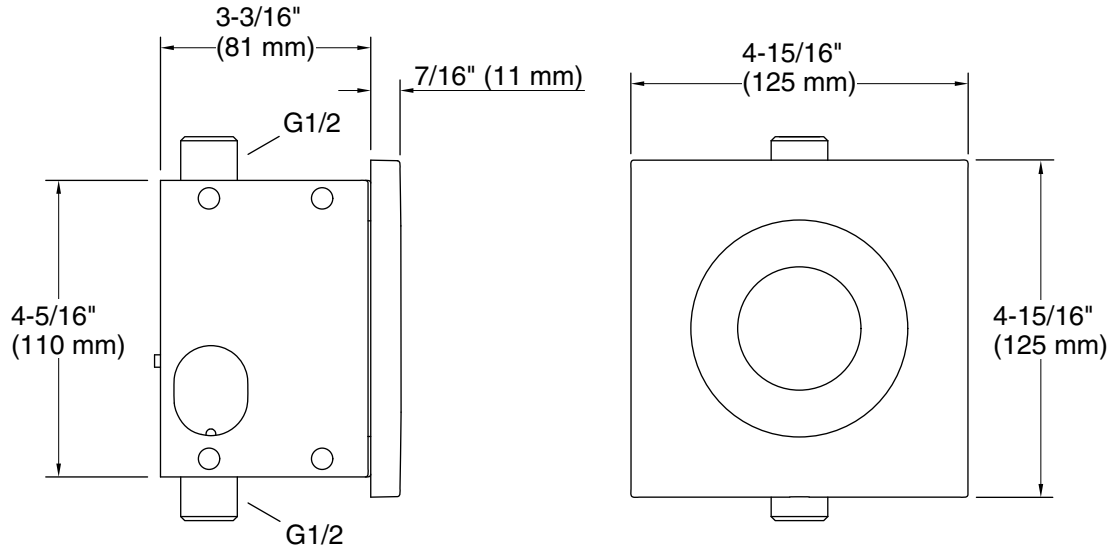

## Installation

- Wall-mount
- Intended for urinal installations with 1/2" (13 mm) spud coupling connection

### Technical Information

All product dimensions are nominal.

Material: Brass

Number of Lights: 1

Lighting Type: Integrated LED