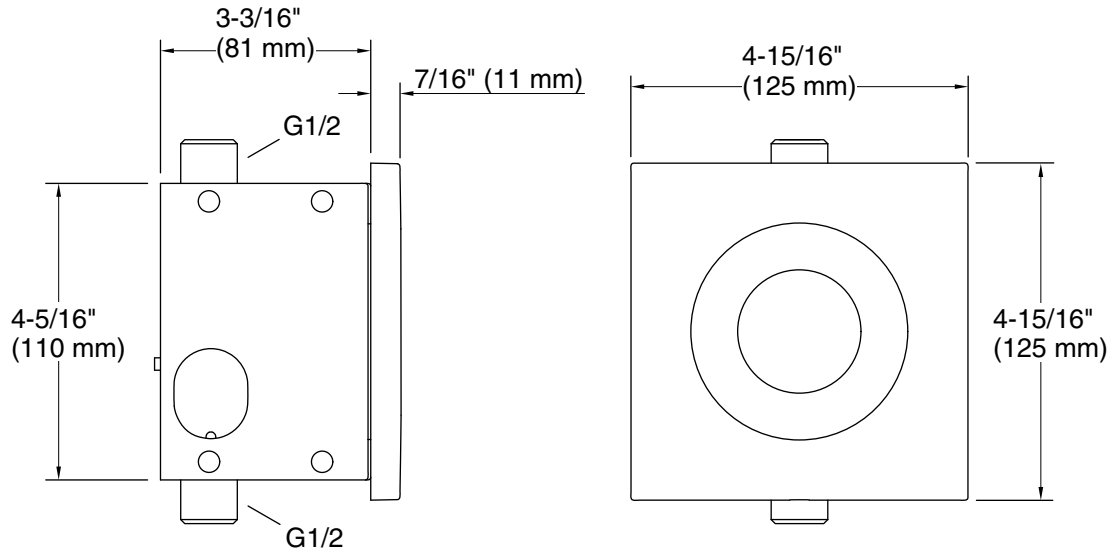

Material

- Durable material construction
- KOHLER® finishes resist corrosion and tarnishing

Installation

- Wall-mount
- Intended for urinal installations with 1/2" (13 mm) spud coupling connection

Codes/Standards

Plumbing Standards
CJ/T 194

See website for detailed warranty information.

Technical Information

All product dimensions are nominal.

Material: Brass

Lighting Type: Integrated LED

Notes

Install this product according to the installation instructions.