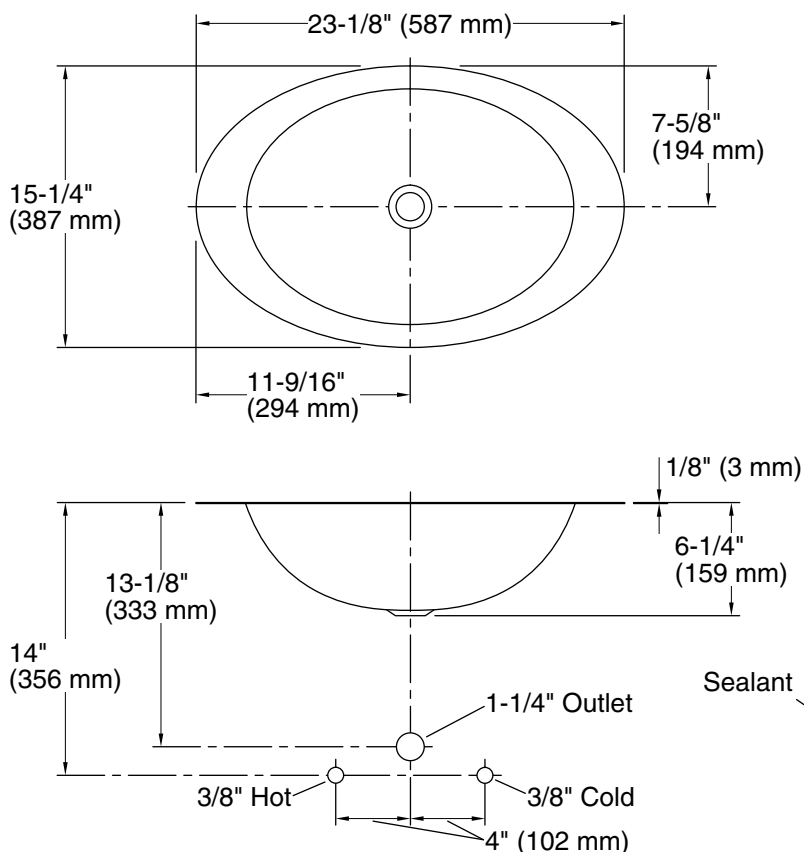

**Rhythm®**  
23-1/4" oval undermount bathroom sink, no overflow  
**K-2602-MU**

**Features**

- Oval basin with Mirror finish
- No faucet holes; requires wall- or counter-mount faucet
- Without overflow
- 18" (457 mm) x 13" (330 mm)

### Technical Information

All product dimensions are nominal.

Basin configuration:	Single Bowl
Bowl area (Only):	Length: 18" (457 mm)
	Width: 13" (330 mm)
	Water depth: 5-7/8" (149 mm)
With overflow:	No
Drain hole:	1-5/8" (41 mm)
Template:	1000258-7, required, included

### Notes

Install this product according to the installation instructions.

Supplied basin clamp assembly requires 3/4" (19 mm) minimum countertop thickness. Installer must supply anchors for thinner countertops.