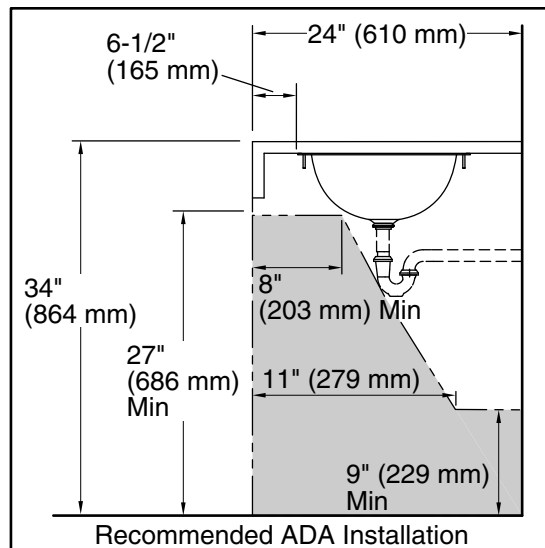

**Included Components**

- 1193643 Basin clamps

**ADA**

**CSA B651**

**Codes/Standards**

- ASME A112.19.3/CSA B45.4
- ADA
- ICC/ANSI A117.1
- CSA B651
- IAPMO Certification

**KOHLER® One-Year Limited  
Warranty**

### Technical Information

All product dimensions are nominal.

Basin configuration:	Single Bowl
Bowl area (Only):	Length: 18" (457 mm)
	Width: 13" (330 mm)
	Water depth: 5-7/8" (149 mm)
With overflow:	No
Drain hole:	1-5/8" (41 mm)
Template:	1000258-7, required, included

### Notes

Install this product according to the installation instructions.

Supplied basin clamp assembly requires 3/4" (19 mm) minimum countertop thickness. Installer must supply anchors for thinner countertops.