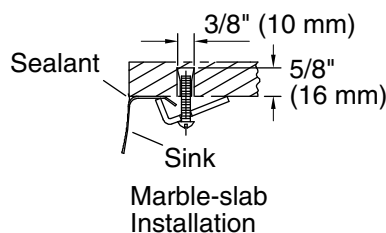

### Technical Information

All product dimensions are nominal.

Basin configuration:	Single Bowl
Bowl area (Only):	Length: 18" (457 mm)
	Width: 13" (330 mm)
	Water depth: 5-7/8" (149 mm)
With overflow:	No
Drain hole:	1-5/8" (41 mm)
Template:	1000258-7, required, included

### Notes

Install this product according to the installation instructions.

Supplied basin clamp assembly requires 3/4" (19 mm) minimum countertop thickness. Installer must supply anchors for thinner countertops.