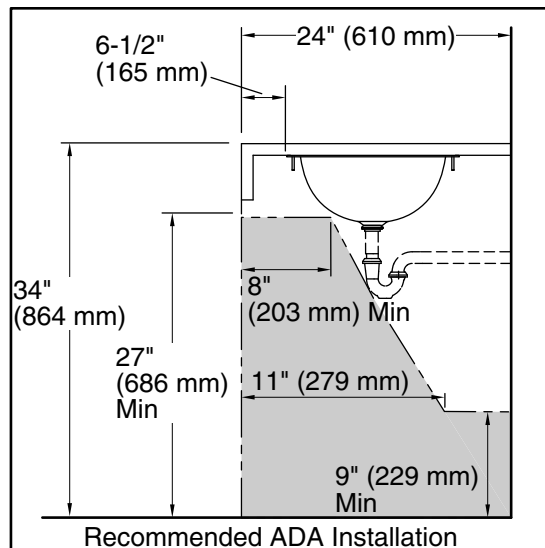

- 1193643 Basin clamps

ADA

CSA B651

Codes/Standards

- ASME A112.19.3/CSA B45.4
- ADA
- ICC/ANSI A117.1
- CSA B651
- IAPMO Certification

**KOHLER® One-Year Limited
Warranty**

See website for detailed warranty information.

Technical Information

All product dimensions are nominal.

Basin configuration:	Single Bowl
Bowl area (Only):	Length: 18" (457 mm)
	Width: 13" (330 mm)
	Water depth: 5-7/8" (149 mm)
With overflow:	No
Drain hole:	1-5/8" (41 mm)
Template:	1000258-7, required, included

Notes

Install this product according to the installation instructions.

Supplied basin clamp assembly requires 3/4" (19 mm) minimum countertop thickness. Installer must supply anchors for thinner countertops.