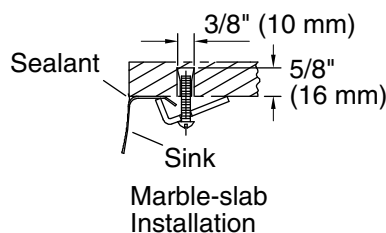

Technical Information

All product dimensions are nominal.

Basin configuration:	Single Bowl
Bowl area (Only):	Length: 18" (457 mm)
	Width: 13" (330 mm)
	Water depth: 5-7/8" (149 mm)
With overflow:	No
Drain hole:	1-5/8" (41 mm)
Template:	1000258-7, required, included

Notes

Install this product according to the installation instructions.

Supplied basin clamp assembly requires 3/4" (19 mm) minimum countertop thickness. Installer must supply anchors for thinner countertops.