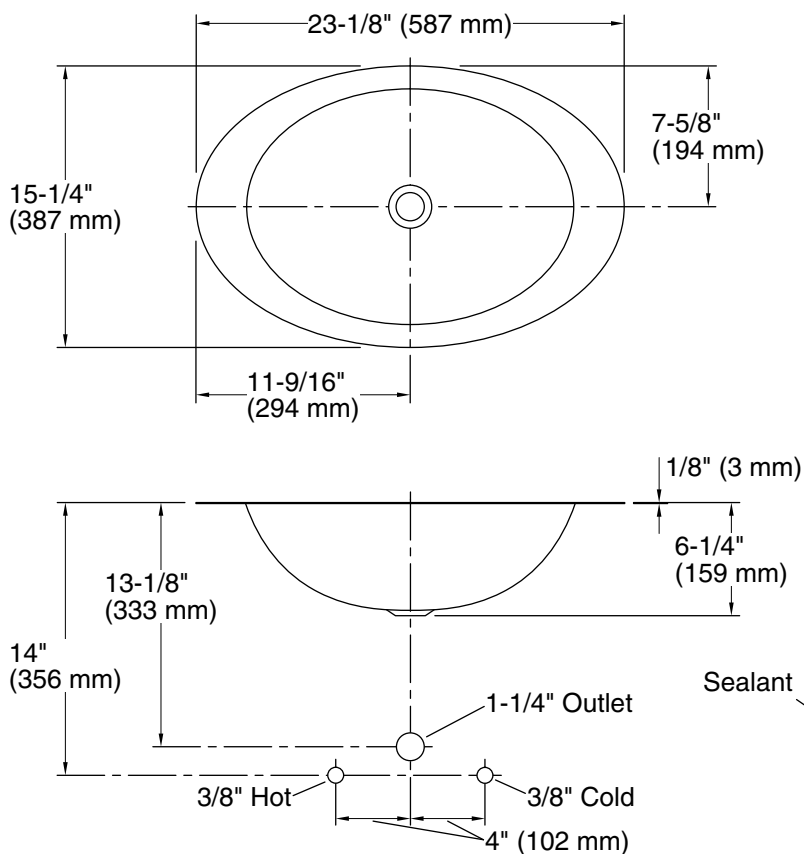

Technical Information

All product dimensions are nominal.

Basin configuration:	Single Bowl
Bowl area (Only):	Length: 18" (457 mm)
	Width: 13" (330 mm)
	Water depth: 5-7/8" (149 mm)
With overflow:	No
Drain hole:	1-5/8" (41 mm)
Template:	1000258-7, required, included

Notes

Install this product according to the installation instructions.

Supplied basin clamp assembly requires 3/4" (19 mm) minimum countertop thickness. Installer must supply anchors for thinner countertops.