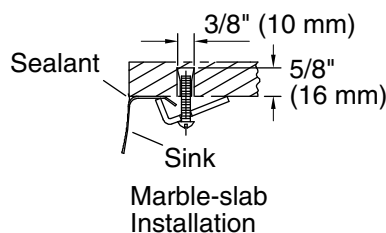

### Technical Information

All product dimensions are nominal.

Bowl configuration:	Single
Bowl area (Only):	Length: 18" (457 mm)
	Width: 13" (330 mm)
	Water depth: 5-7/8" (149 mm)
With overflow:	No
Drain hole:	1-5/8" (41 mm)
Template:	1000258-7, required, included

### Notes

Install this product according to the installation instructions.

Supplied basin clamp assembly requires 3/4" (19 mm) minimum countertop thickness. Installer must supply anchors for thinner countertops.