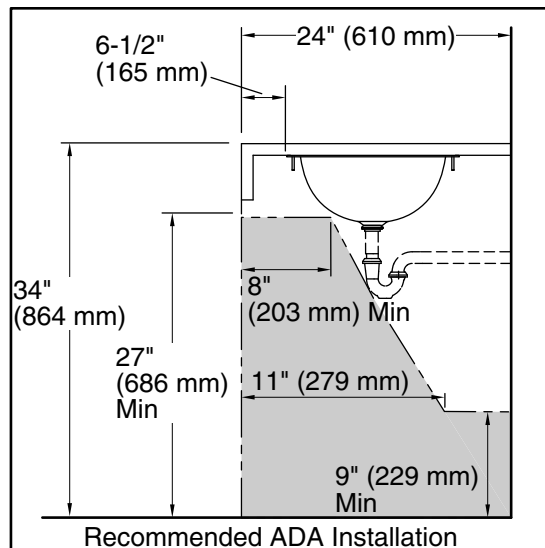

- 1193643 Basin clamps

**ADA**

**CSA B651**

**Codes/Standards**

ASME A112.19.3/CSA B45.4  
ADA  
ICC/ANSI A117.1  
CSA B651  
IAPMO Certification

**KOHLER® One-Year Limited  
Warranty**

See website for detailed warranty information.

### Technical Information

All product dimensions are nominal.

Bowl configuration:	Single
Bowl area (Only):	Length: 18" (457 mm)
	Width: 13" (330 mm)
	Water depth: 5-7/8" (149 mm)
With overflow:	No
Drain hole:	1-5/8" (41 mm)
Template:	1000258-7, required, included

### Notes

Install this product according to the installation instructions.

Supplied basin clamp assembly requires 3/4" (19 mm) minimum countertop thickness. Installer must supply anchors for thinner countertops.