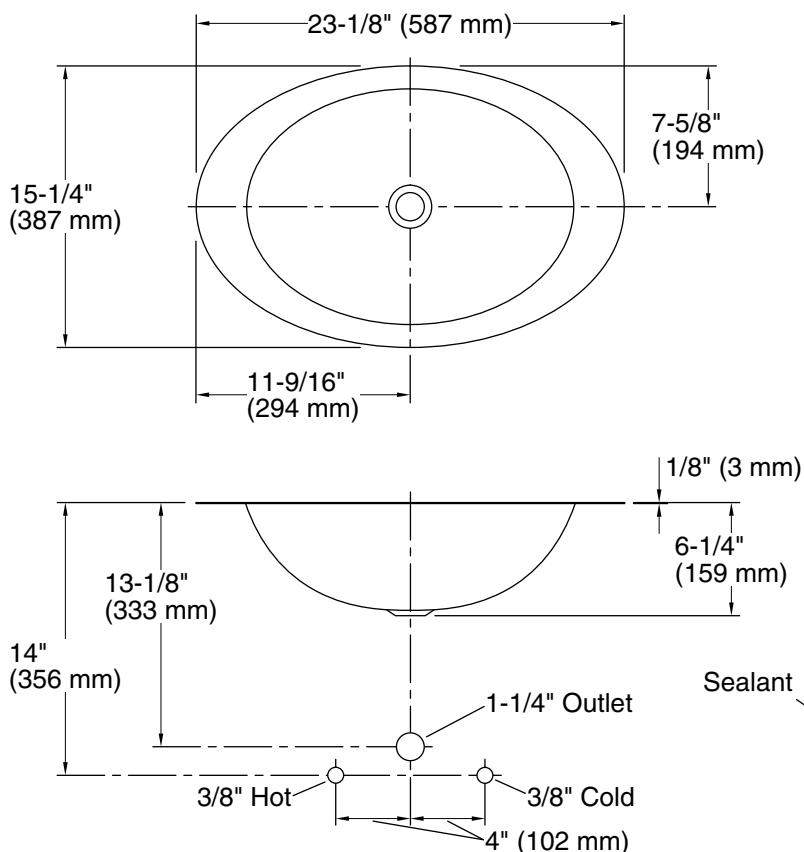

### Technical Information

All product dimensions are nominal.

Bowl configuration:	Single
Bowl area (Only):	Length: 18" (457 mm)
	Width: 13" (330 mm)
	Water depth: 5-7/8" (149 mm)
With overflow:	No
Drain hole:	1-5/8" (41 mm)
Template:	1000258-7, required, included

### Notes

Install this product according to the installation instructions.

Supplied basin clamp assembly requires 3/4" (19 mm) minimum countertop thickness. Installer must supply anchors for thinner countertops.