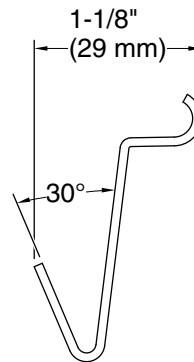

Technical Information

All product dimensions are nominal.

Material: Stainless Steel