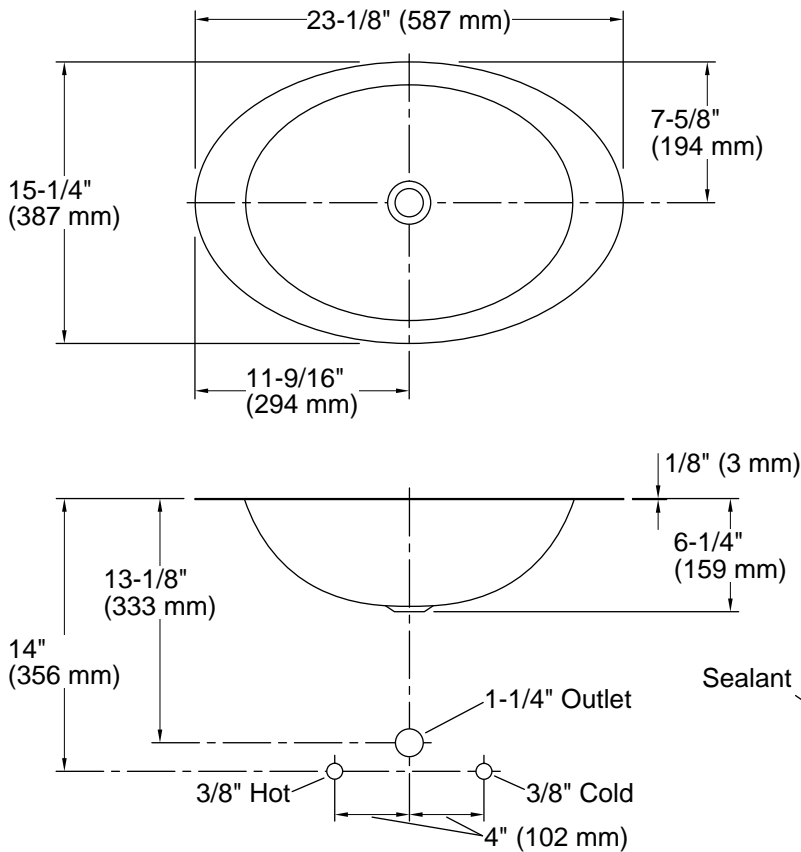

## Technical Information

All product dimensions are nominal.

Basin configuration:	Single Bowl
Basin area (Only):	Length: 18" (457 mm)
	Width: 13" (330 mm)
	Water depth: 5-7/8" (149 mm)
With overflow:	No
Drain hole:	1-5/8" (41 mm)
Template:	1000258-7, required, included