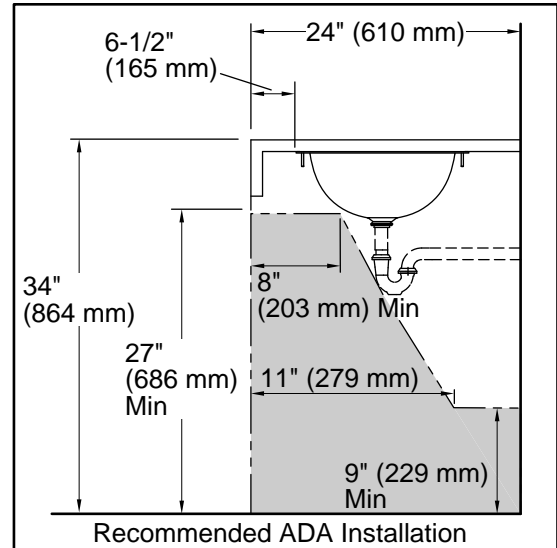

## Technical Information

All product dimensions are nominal.

Basin configuration:	Single Bowl
Basin area (Only):	Length: 18" (457 mm)
	Width: 13" (330 mm)
	Water depth: 5-7/8" (149 mm)
With overflow:	No
Drain hole:	1-5/8" (41 mm)
Template:	1000258-7, required, included