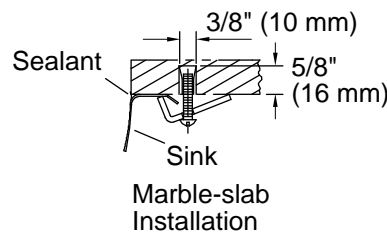

## Technical Information

All product dimensions are nominal.

Basin configuration:	Single Bowl
Basin area (Only):	Length: 18" (457 mm)
	Width: 13" (330 mm)
	Water depth: 5-7/8" (149 mm)
With overflow:	No
Drain hole:	1-5/8" (41 mm)
Template:	1000258-7, required, included