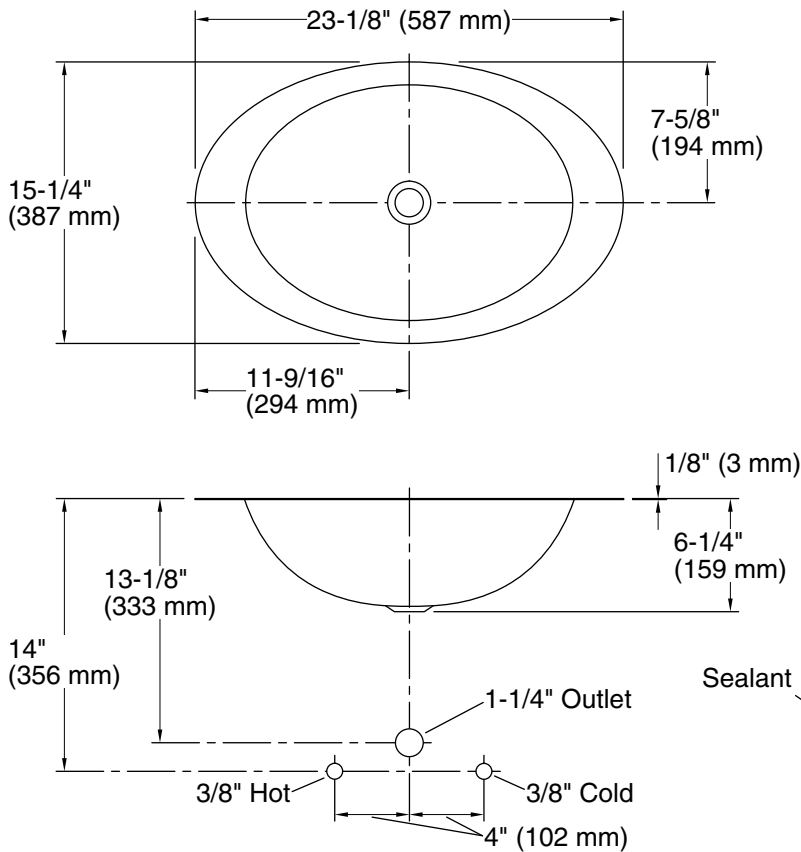

Features

- Oval basin
- No faucet holes; requires wall- or counter-mount faucet
- Available in Mirror French Gold or Satin Bronze finish

Material

- Premium 20-gauge stainless steel

Installation

- Undermount

Color	Code	Description
	MF	Mirror French Gold
	SBV	Satin Bronze

Technical Information

All product dimensions are nominal.

Basin configuration:	Single Bowl
Bowl area (Only):	Length: 18" (457 mm)
	Width: 13" (330 mm)
	Water depth: 5-7/8" (149 mm)
With overflow:	No
Drain hole:	1-5/8" (41 mm)
Template:	1000258-7, required, included

Notes

Install this product according to the installation instructions.

Supplied basin clamp assembly requires 3/4" (19 mm) minimum countertop thickness. Installer must supply anchors for thinner countertops.