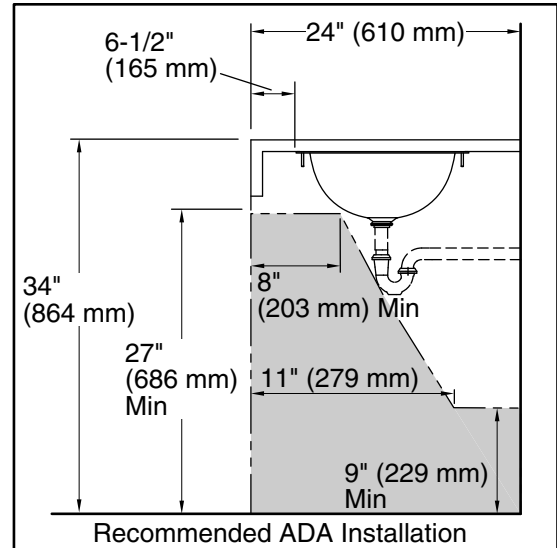

Color	Code	Description
	MF	Mirror French Gold
	SBV	Satin Bronze

Technical Information

All product dimensions are nominal.

Basin configuration:	Single Bowl
Bowl area (Only):	Length: 18" (457 mm)
	Width: 13" (330 mm)
	Water depth: 5-7/8" (149 mm)
With overflow:	No
Drain hole:	1-5/8" (41 mm)
Template:	1000258-7, required, included

Notes

Install this product according to the installation instructions.

Supplied basin clamp assembly requires 3/4" (19 mm) minimum countertop thickness. Installer must supply anchors for thinner countertops.