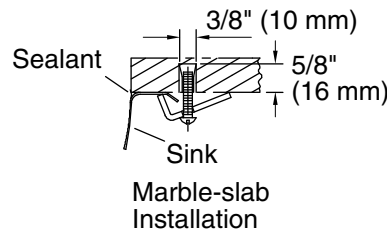

Color	Code	Description
	MF	Mirror French Gold
	SBV	Satin Bronze

Technical Information

All product dimensions are nominal.

Basin configuration:	Single Bowl
Bowl area (Only):	Length: 18" (457 mm)
	Width: 13" (330 mm)
	Water depth: 5-7/8" (149 mm)
With overflow:	No
Drain hole:	1-5/8" (41 mm)
Template:	1000258-7, required, included

Notes

Install this product according to the installation instructions.

Supplied basin clamp assembly requires 3/4" (19 mm) minimum countertop thickness. Installer must supply anchors for thinner countertops.