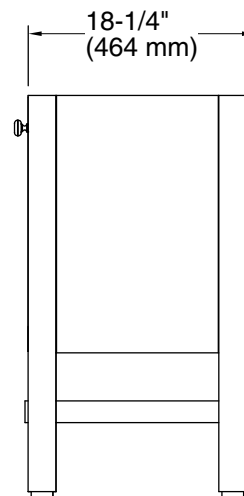

**Tresham®**  
24" bathroom vanity cabinet  
**K-2604**

**Features**

- Finishes resist moisture, scratches, and stains
- Three-way adjustable slow-close door hinges for easy cabinet access
- Includes decorative cabinet hardware

## Technical Information

All product dimensions are nominal.