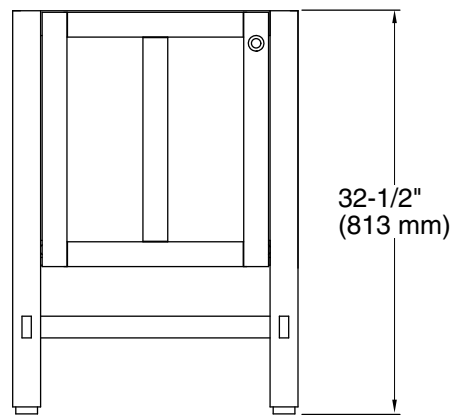

**Tresham®**  
24" bathroom vanity cabinet  
**K-2604**

**Features**

- Finishes resist moisture, scratches, and stains
- Three-way adjustable slow-close door hinges for easy cabinet access
- Includes decorative cabinet hardware

## Technical Information

All product dimensions are nominal.