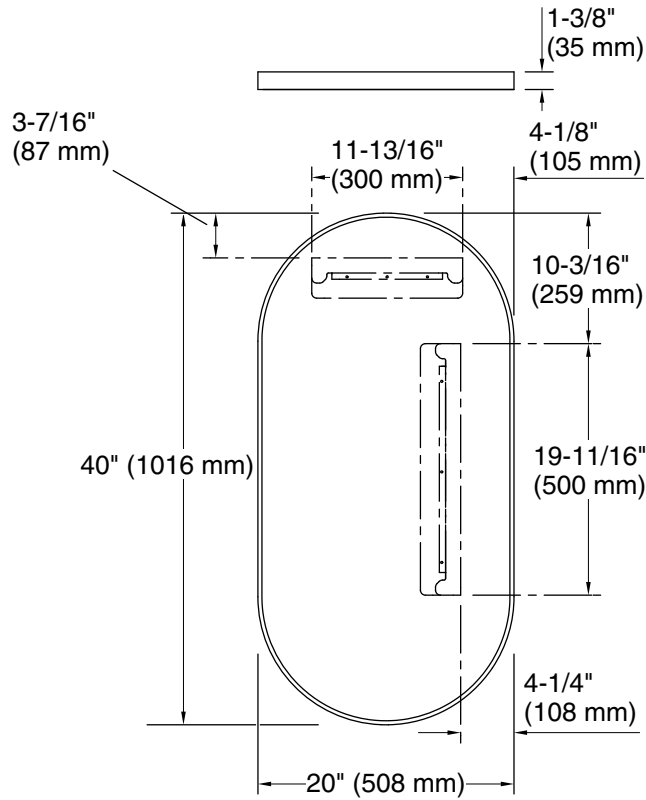

Technical Information

All product dimensions are nominal.

Mirror type: Wall-mount