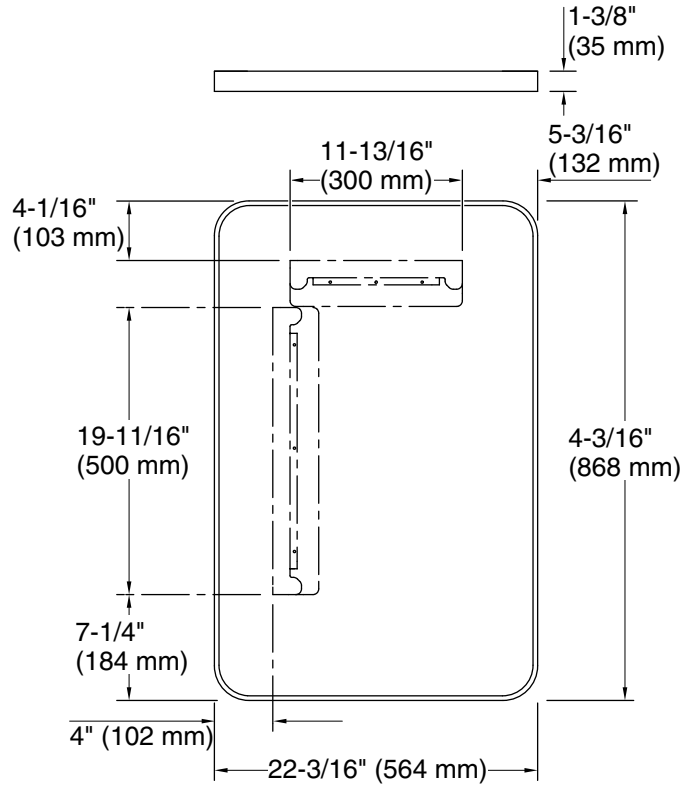

### Technical Information

All product dimensions are nominal.

Mirror type: Wall-mount