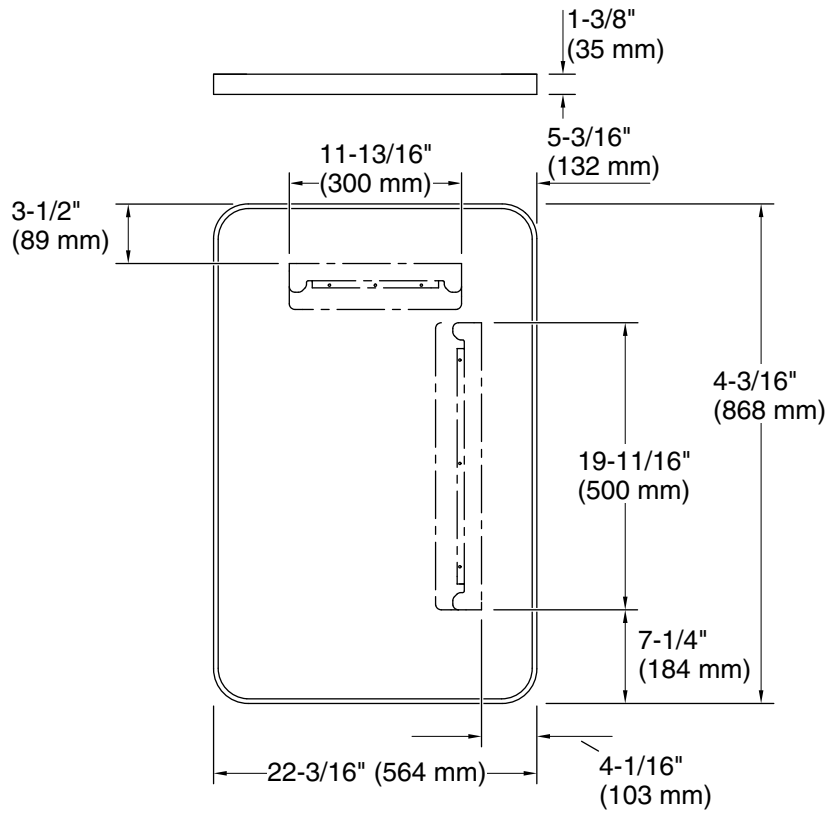

Technical Information

All product dimensions are nominal.

Mirror type: Wall-mount

Lighting included: No