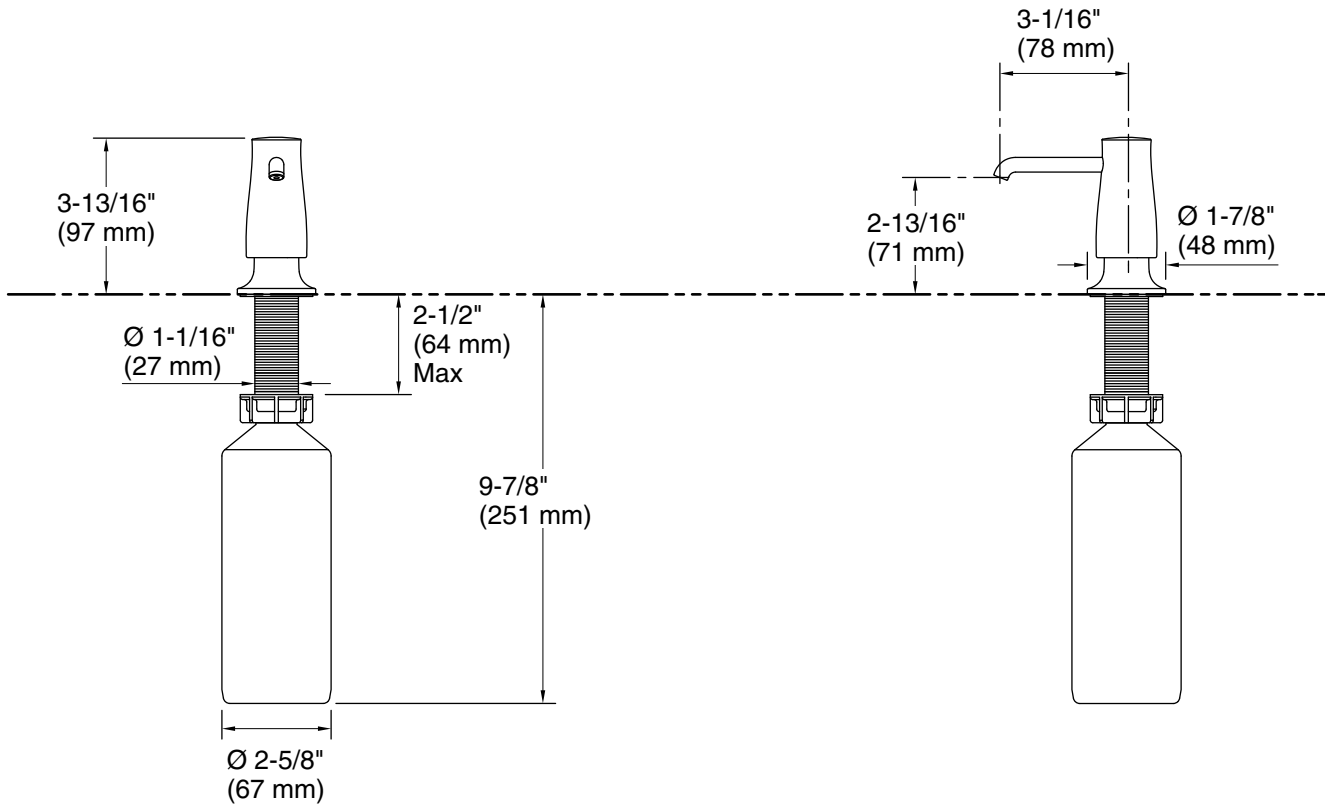

## Features

- Holds up to 16 ounces of soap or lotion; refillable from top
- Greater thread length is suitable for use with thicker countertops
- Coordinates with transitional-style faucets

## Technical Information

All product dimensions are nominal.

Material: Brass/Plastic