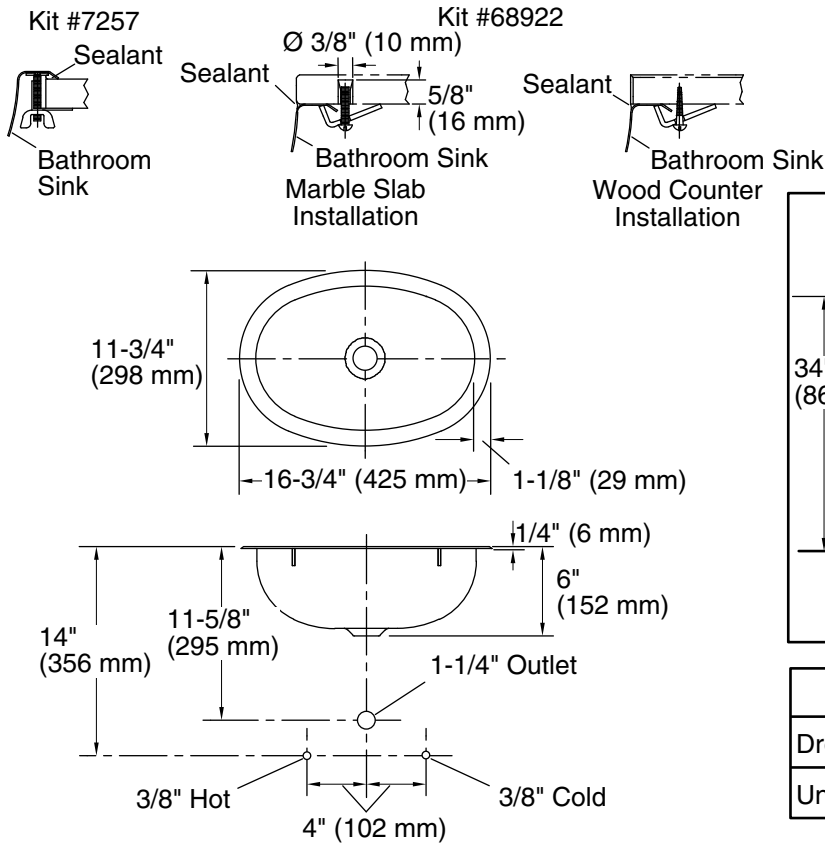

Bolero®
16-3/4" oval drop-in/undermount bathroom sink, no
overflow
K-2611-SU

Features

- Oval basin
- Satin finish
- No faucet holes; requires wall- or counter-mount faucet

Material

- Premium 20-gauge stainless steel

**KOHLER® One-Year Limited
Warranty**

See website for detailed warranty information.

Note: Waterproof unprotected overhang area of the underside of wood counter.

	A
Drop-in (shown)	7" (178 mm)
Under-mount	7-3/4" (197 mm)

Technical Information

All product dimensions are nominal.

- Basin configuration: Single Bowl
 Bowl area (Only): Length: 15" (381 mm)
 Width: 10" (254 mm)
 Water depth: 5-1/2" (140 mm)
- With overflow: No
 Drain hole: 1-5/8" (41 mm)
 Template: 111579-7, required, included