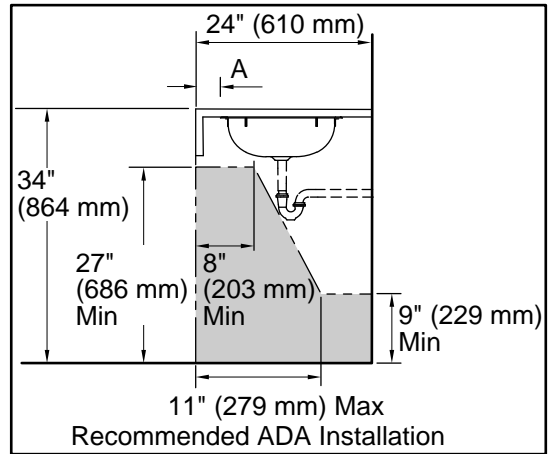

OBC

IAPMO Certification

**KOHLER® One-Year Limited
Warranty**

See website for detailed warranty information.

Note: Waterproof unprotected overhang area of the underside of wood counter.

	A
Drop-in (shown)	7" (178 mm)
Under-mount	7-3/4" (197 mm)

Technical Information

All product dimensions are nominal.

- Basin configuration: Single Bowl
- Bowl area (Only): Length: 15" (381 mm)
Width: 10" (254 mm)
Water depth: 5-1/2" (140 mm)
- With overflow: No
- Drain hole: 1-5/8" (41 mm)
- Template: 111579-7, required, included