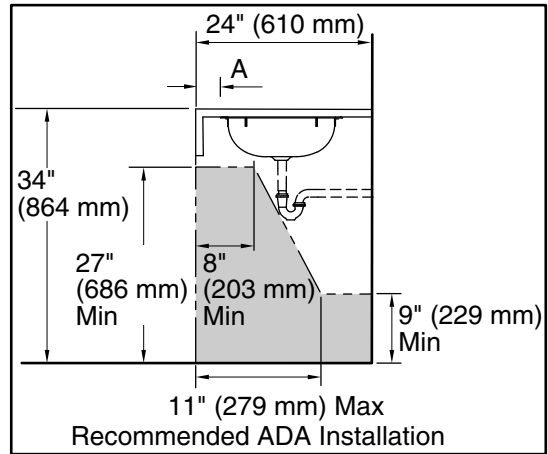

**KOHLER® One-Year Limited
Warranty**

See website for detailed warranty information.

Note: Waterproof unprotected overhang area of the underside of wood counter.

	A
Drop-in (shown)	7" (178 mm)
Under-mount	7-3/4" (197 mm)

Technical Information

All product dimensions are nominal.

- Basin configuration: Single Bowl
 Bowl area (Only): Length: 15" (381 mm)
 Width: 10" (254 mm)
 Water depth: 5-1/2" (140 mm)
- With overflow: No
 Drain hole: 1-5/8" (41 mm)
 Template: 111579-7, required, included