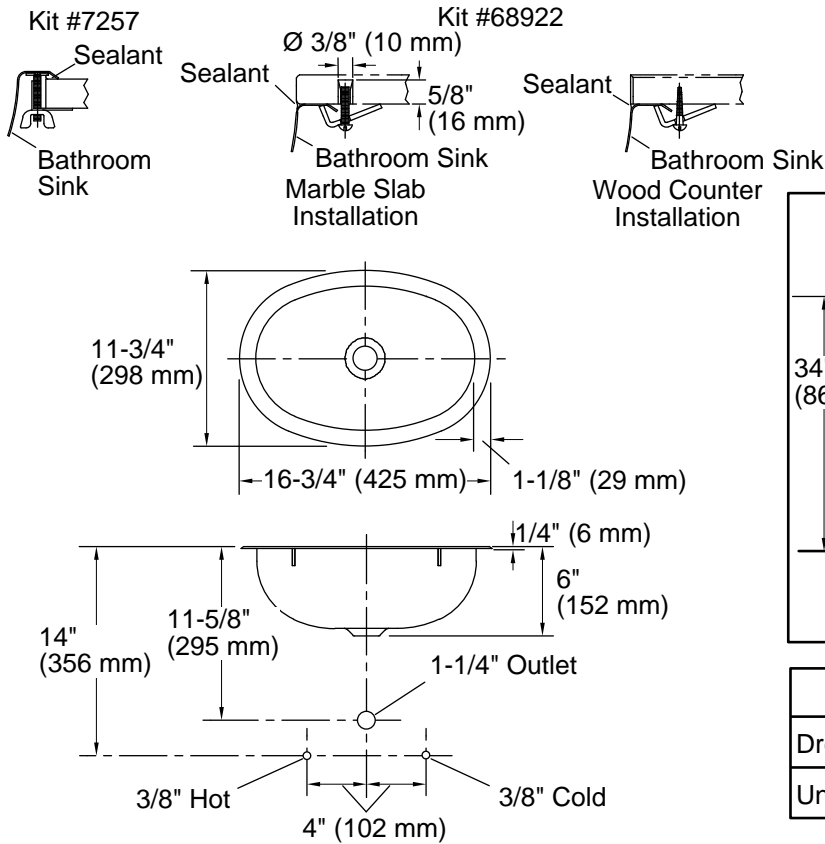

Bolero®
16-3/4" oval drop-in/undermount bathroom sink, no
overflow
K-2611-SU

Features

- Oval basin
- Satin finish
- No faucet holes; requires wall- or counter-mount faucet

Material

- Premium 20-gauge stainless steel

OBC

IAPMO Certification

**KOHLER® One-Year Limited
Warranty**

See website for detailed warranty information.

Note: Waterproof unprotected overhang area of the underside of wood counter.

	A
Drop-in (shown)	7" (178 mm)
Under-mount	7-3/4" (197 mm)

Technical Information

All product dimensions are nominal.

- Basin configuration: Single Bowl
- Bowl area (Only): Length: 15" (381 mm)
Width: 10" (254 mm)
Water depth: 5-1/2" (140 mm)
- With overflow: No
- Drain hole: 1-5/8" (41 mm)
- Template: 111579-7, required, included