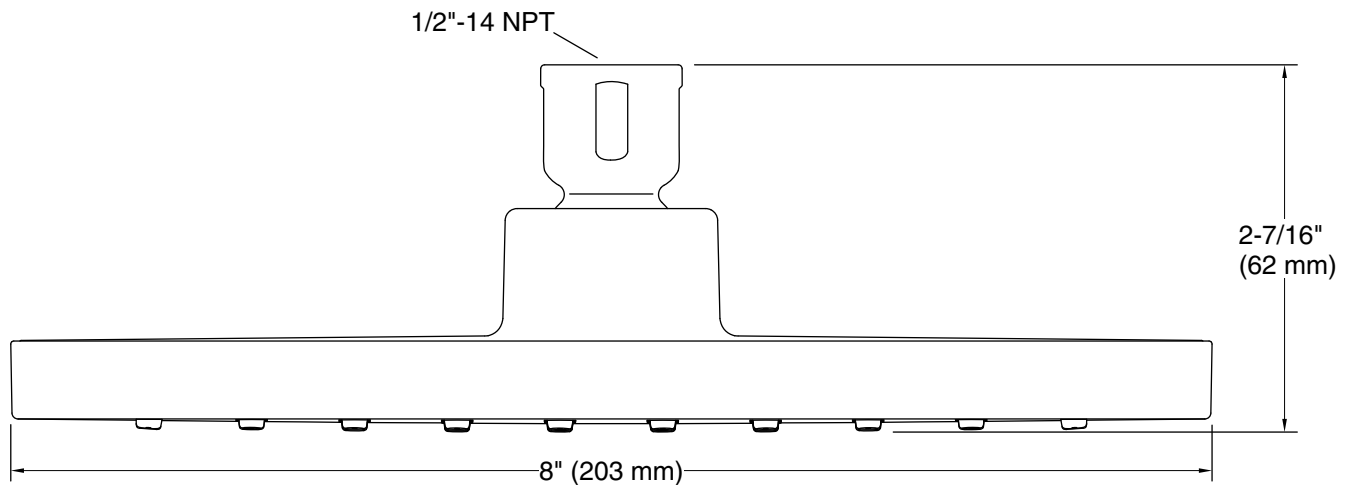

Technical Information

All product dimensions are nominal.

Drain included: No

Handshower:

Rated maximum flow: 0 gal/min (0 l/min)

Showerhead/Body Spray:

Rated maximum flow: 1.75 gal/min (6.6 l/min)

Notes

For use with automatic compensating valves rated at 1.40 gal/min (5.3 l/min) or less.

Install this product according to the installation instructions.