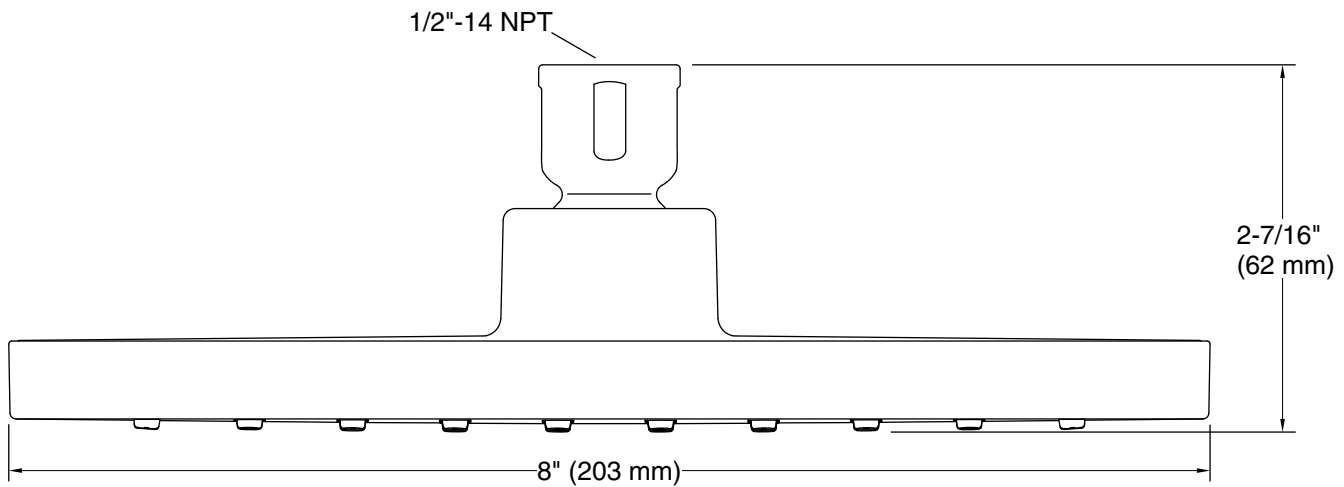

Technical Information

All product dimensions are nominal.

Drain included: No

Handshower:

Rated maximum flow: 0 gal/min (0 l/min)

Showerhead/Body Spray:

Rated maximum flow: 2.5 gal/min (9.5 l/min)

Notes

For use with automatic compensating valves rated at 2.10 gal/min (7.9 l/min) or less.

Install this product according to the installation instructions.