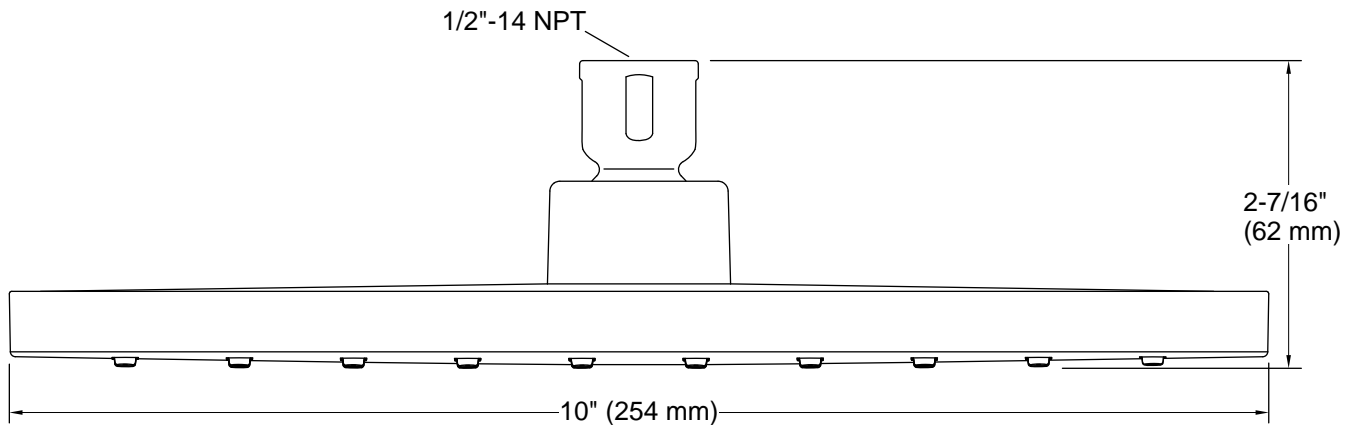

Technical Information

All product dimensions are nominal.

Drain included: No

Spout:

Handshower:

Rated maximum flow: 0 gal/min (0 l/min)

Showerhead/Body Spray:

Rated maximum flow: 1.75 gal/min (6.6 l/min)

Notes

For use with automatic compensating valves rated at 1.40 gal/min (5.3 l/min) or less.

Install this product according to the installation instructions.