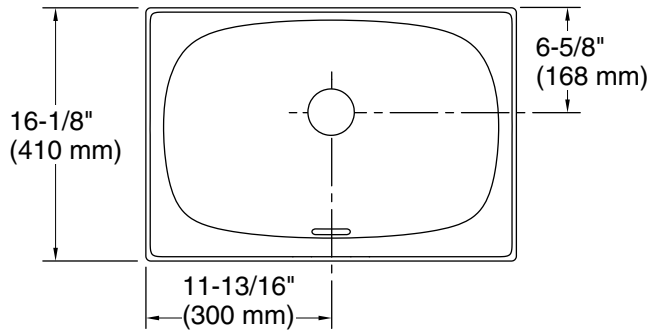

Features

- Rectangular basin
- Sleek and contemporary design
- Ultra-thin edges
- Excellent water containment
- Center drain
- With overflow
- No faucet holes; requires wall- or counter-mount faucet

Material

Color	Code	Description
-------	------	-------------

	0	White
---	---	-------

Technical Information

All product dimensions are nominal.

Drain hole: 1-3/4" (45 mm)

Notes

Install this product according to the installation instructions.