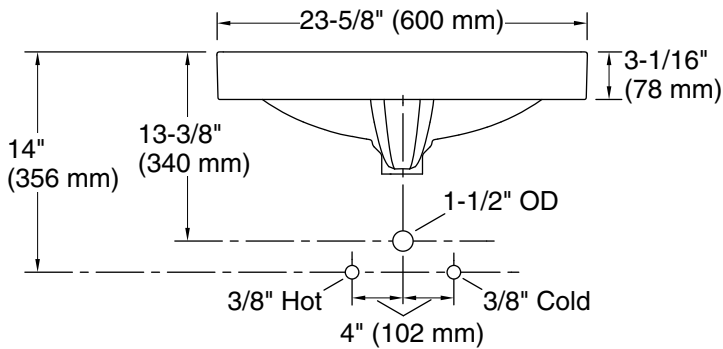

Features

- Rectangular basin
- Sleek and contemporary design
- Ultra-thin edges
- Excellent water containment
- Center drain
- With overflow
- No faucet holes; requires wall- or counter-mount faucet

Material

- Vitreous china

Installation

- Vessel

Codes/Standards

Plumbing Standards
GB/T 6952

See website for detailed warranty information.

Available Colors/Finishes

Color tiles intended for reference only.

Color	Code	Description
-------	------	-------------

	0	White
---	---	-------

Technical Information

All product dimensions are nominal.

Drain hole: 1-3/4" (45 mm)

Notes

Install this product according to the installation instructions.