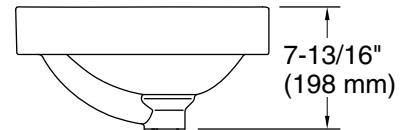

- Vitreous china

Installation

- Vessel

Codes/Standards

Plumbing Standards
GB/T 6952

See website for detailed warranty information.

Available Colors/Finishes

Color tiles intended for reference only.

Color	Code	Description
-------	------	-------------

	0	White
---	---	-------

Technical Information

All product dimensions are nominal.

Drain hole: 1-3/4" (45 mm)

Notes

Install this product according to the installation instructions.