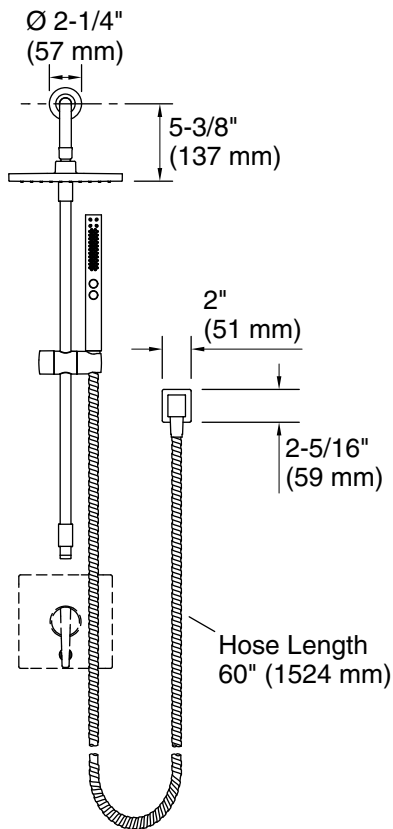

### Features

- Shift+® Square multifunction handshower offers full coverage and targeted massage spray options
- 8" (203 mm) Honesty® rainhead with a full coverage spray and an adjustable ball joint for precise spray adjustment
- 1.75 gpm (6.6 lpm) maximum flow rate
- Handshower contains flow-regulating check valve for backflow prevention
- Awaken® wall-mount supply elbow with check valve
- Right-angle shower arm and flange
- 24" (610 mm) sidebar length offers a custom shower at various heights
- Box includes: 8" rainhead, rainhead arm, handshower, 60" metal shower hose, adjustable sidebar with handshower mounting bracket, wall-mount supply elbow, and Rite-Temp valve trim
- Valve sold separately
- This product can help a building earn Water Efficiency points in LEED® Green Building Rating System

### Included Components

K-10124 Right-angle Shower Arm and Flange  
 K-21336-G Square two-function handshower, 1.75 gpm  
 K-26148-G 8" single-function rainhead, 1.75 gpm  
 K-9514 60" Shower Hose  
 K-98341 27" sidebar  
 K-98351 wall-mount supply elbow with check valve  
 K-T99762-4 Rite-Temp® valve trim with push-button diverter

### Technical Information

All product dimensions are nominal.