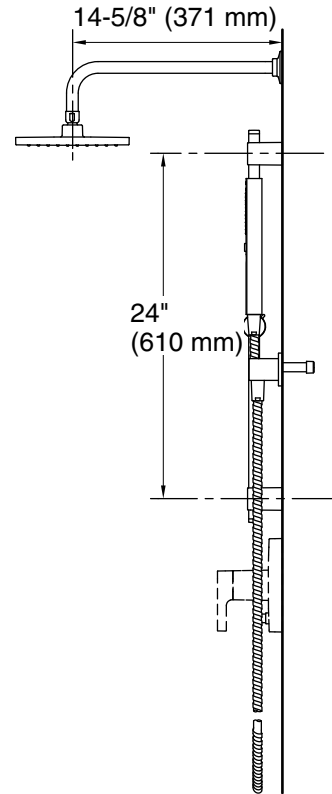

### Features

- Shift+® Square multifunction handshower offers full coverage and targeted massage spray options
- 8" (203 mm) Honesty® rainhead with a full coverage spray and an adjustable ball joint for precise spray adjustment
- 1.75 gpm (6.6 lpm) maximum flow rate
- Handshower contains flow-regulating check valve for backflow prevention
- Awaken® wall-mount supply elbow with check valve
- Right-angle shower arm and flange
- 24" (610 mm) sidebar length offers a custom shower at various heights
- Box includes: 8" rainhead, rainhead arm, handshower, 60" metal shower hose, adjustable sidebar with handshower mounting bracket, wall-mount supply elbow, and Rite-Temp valve trim
- Valve sold separately
- This product can help a building earn Water Efficiency points in LEED® Green Building Rating System

### Included Components

K-10124 Right-angle Shower Arm and Flange  
 K-21336-G Square two-function handshower, 1.75 gpm  
 K-26148-G 8" single-function rainhead, 1.75 gpm  
 K-9514 60" Shower Hose  
 K-98341 27" sidebar  
 K-98351 wall-mount supply elbow with check valve  
 K-T99762-4 Rite-Temp® valve trim with push-button diverter

### Technical Information

All product dimensions are nominal.