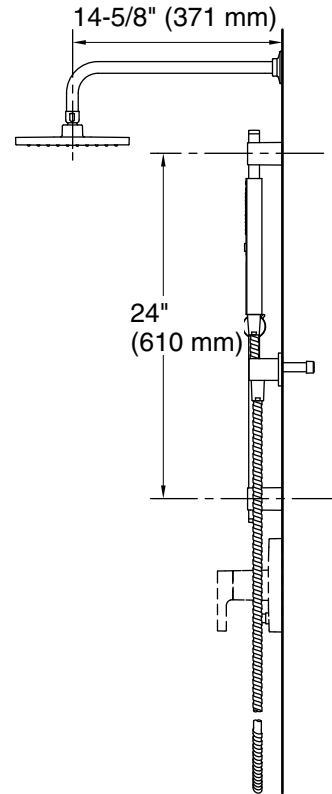

### Features

- Shift+® Square multifunction handshower offers full coverage and targeted massage spray options
- 8" (203 mm) Honesty® rainhead with a full coverage spray and an adjustable ball joint for precise spray adjustment
- 2.5 gpm (9.5 lpm) maximum flow rate
- Handshower contains flow-regulating check valve for backflow prevention
- Awaken® wall-mount supply elbow with check valve
- Right-angle shower arm and flange
- 24" (610 mm) sidebar length offers a custom shower at various heights
- Box includes: 8" rainhead, rainhead arm, handshower, 60" metal shower hose, adjustable sidebar with handshower mounting bracket, wall-mount supply elbow, and Rite-Temp valve trim
- Valve sold separately

### Included Components

K-10124 Right-angle Shower Arm and Flange  
K-21336 Square two-function handshower, 2.5 gpm  
K-26148 8" single-function rainhead, 2.5 gpm  
K-9514 60" Shower Hose  
K-98341 27" sidebar  
K-98351 wall-mount supply elbow with check valve  
K-T99762-4 Rite-Temp® valve trim with push-button diverter

### Technical Information

All product dimensions are nominal.