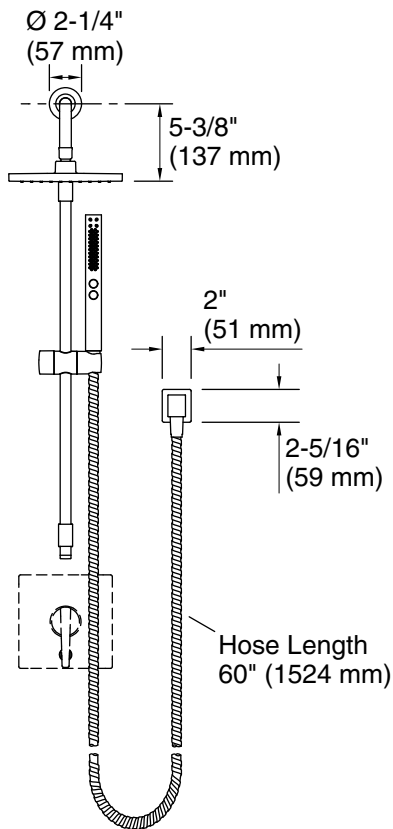

### Features

- Shift+® Square multifunction handshower offers full coverage and targeted massage spray options
- 8" (203 mm) Honesty® rainhead with a full coverage spray and an adjustable ball joint for precise spray adjustment
- 2.5 gpm (9.5 lpm) maximum flow rate
- Handshower contains flow-regulating check valve for backflow prevention
- Awaken® wall-mount supply elbow with check valve
- Right-angle shower arm and flange
- 24" (610 mm) sidebar length offers a custom shower at various heights
- Box includes: 8" rainhead, rainhead arm, handshower, 60" metal shower hose, adjustable sidebar with handshower mounting bracket, wall-mount supply elbow, and Rite-Temp valve trim
- Valve sold separately

### Included Components

K-10124 Right-angle Shower Arm and Flange  
K-21336 Square two-function handshower, 2.5 gpm  
K-26148 8" single-function rainhead, 2.5 gpm  
K-9514 60" Shower Hose  
K-98341 27" sidebar  
K-98351 wall-mount supply elbow with check valve  
K-T99762-4 Rite-Temp® valve trim with push-button diverter

### Technical Information

All product dimensions are nominal.